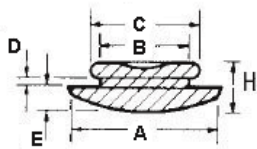

POF - Push on Feet

RYS.1

RYS.2

RYS.3

RYS.4

RYS.5

RYS.6

RYS.7

RYS.8

RYS.9

Details:

- **Material: TPE or PVC**
- **Color: Black**
- Quick and easy mounting

Symbol	ØA	ØB	ØC	D	E	F	H	Fig.	Material	Flammability	Color	Standard pack
	[mm]	[mm]	[mm]	[mm]	[mm]	[mm]	[mm]					[szt./pcs]
O-POF-109-690	10.9	6.9	-	0.7	8.1	-	12.8	7	PVC	-	black	10000