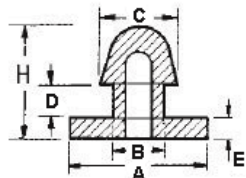

POF - Push on Feet

RYS.1

RYS.2

RYS.3

RYS.4

RYS.5

RYS.6

RYS.7

RYS.8

RYS.9

Details:

- **Material: TPE or PVC**
- **Color: Black**
- Quick and easy mounting

Symbol	ØA	ØB	ØC	D	E	F	H	Fig.	Material	Flammability	Color	Standard pack
	[mm]	[mm]	[mm]	[mm]	[mm]	[mm]	[mm]					[szt./pcs]
O-POF-109-690	10.9	6.9	-	0.7	8.1	-	12.8	7	PVC	-	black	10000