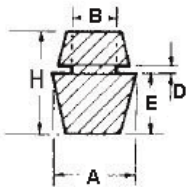

POF - Push on Feet

RYS.1

RYS.2

RYS.3

RYS.4

RYS.5

RYS.6

RYS.7

RYS.8

RYS.9

Details:

- **Material: TPE or PVC**
- **Color: Black**
- Quick and easy mounting

Symbol	ØA	ØB	ØC	D	E	F	H	Fig.	Material	Flammability	Color	Standard pack
	[mm]	[mm]	[mm]	[mm]	[mm]	[mm]	[mm]					[szt./pcs]
O-POF-109-690	10.9	6.9	-	0.7	8.1	-	12.8	7	PVC	-	black	10000