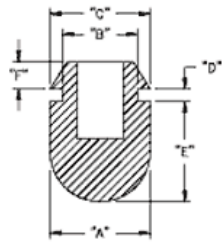

POF - Push on Feet

RYS.1

RYS.2

RYS.3

RYS.4

RYS.5

RYS.6

RYS.7

RYS.8

RYS.9

Details:

- **Material: TPE or PVC**
- **Color: Black**
- Quick and easy mounting

Symbol	ØA	ØB	ØC	D	E	F	H	Fig.	Material	Flammability	Color	Standard pack
	[mm]	[mm]	[mm]	[mm]	[mm]	[mm]	[mm]					[szt./pcs]
O-POF-109-690	10.9	6.9	-	0.7	8.1	-	12.8	7	PVC	-	black	10000