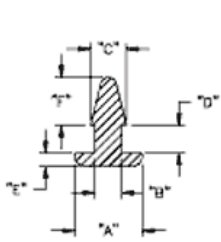

POF - Push on Feet

RYS.1

RYS.2

RYS.3

RYS.4

RYS.5

RYS.6

RYS.7

RYS.8

RYS.9

Details:

- **Material: TPE or PVC**
- **Color: Black**
- Quick and easy mounting

Symbol	ØA	ØB	ØC	D	E	F	H	Fig.	Material	Flammability	Color	Standard pack
	[mm]	[mm]	[mm]	[mm]	[mm]	[mm]	[mm]					[szt./pcs]
O-POF-109-690	10.9	6.9	-	0.7	8.1	-	12.8	7	PVC	-	black	10000