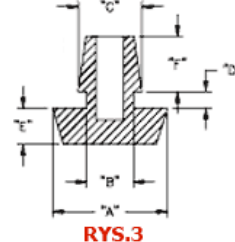

POF - Push on Feet

RYS.1

RYS.2

RYS.3

RYS.4

RYS.5

RYS.6

RYS.7

RYS.8

RYS.9

Details:

- **Material: TPE or PVC**
- **Color: Black**
- Quick and easy mounting

Symbol	ØA	ØB	ØC	D	E	F	H	Fig.	Material	Flammability	Color	Standard pack
	[mm]	[mm]	[mm]	[mm]	[mm]	[mm]	[mm]					[szt./pcs]
O-POF-109-690	10.9	6.9	-	0.7	8.1	-	12.8	7	PVC	-	black	10000