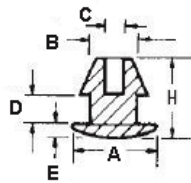

POF - Push on Feet

RYS.1

RYS.2

RYS.3

RYS.4

RYS.5

RYS.6

RYS.7

RYS.8

RYS.9

Details:

- **Material: TPE or PVC**
- **Color: Black**
- Quick and easy mounting

Symbol	ØA	ØB	ØC	D	E	F	H	Fig.	Material	Flammability	Color	Standard pack
	[mm]	[mm]	[mm]	[mm]	[mm]	[mm]	[mm]					[szt./pcs]
O-POF-109-690	10.9	6.9	-	0.7	8.1	-	12.8	7	PVC	-	black	10000