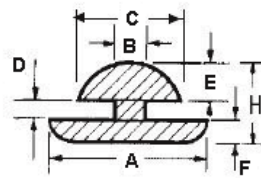

POF - Push on Feet

RYS.1

RYS.2

RYS.3

RYS.4

RYS.5

RYS.6

RYS.7

RYS.8

RYS.9

Details:

- **Material: TPE or PVC**
- **Color: Black**
- Quick and easy mounting

Symbol	ØA	ØB	ØC	D	E	F	H	Fig.	Material	Flammability	Color	Standard pack
	[mm]	[mm]	[mm]	[mm]	[mm]	[mm]	[mm]					[szt./pcs]
O-POF-109-690	10.9	6.9	-	0.7	8.1	-	12.8	7	PVC	-	black	10000