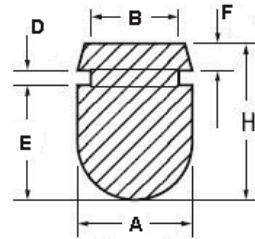

POF - Push on Feet

RYS.1

RYS.2

RYS.3

RYS.4

RYS.5

RYS.6

RYS.7

RYS.8

RYS.9

Details:

- **Material: TPE or PVC**
- **Color: Black**
- Quick and easy mounting

Symbol	ØA	ØB	ØC	D	E	F	H	Fig.	Material	Flammability	Color	Standard pack
	[mm]	[mm]	[mm]	[mm]	[mm]	[mm]	[mm]					[szt./pcs]
O-POF-109-690	10.9	6.9	-	0.7	8.1	-	12.8	7	PVC	-	black	10000