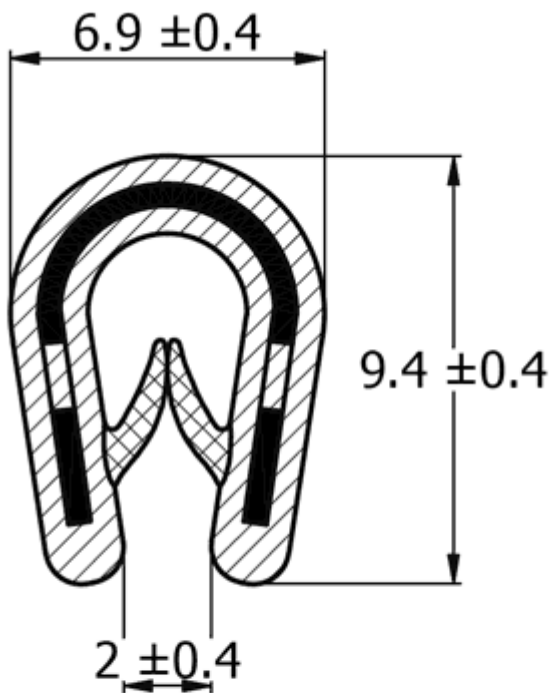

O-OKPVC2 - PVC Edge Protector

Typ 1

Typ 2

Typ 3

Typ 4

Typ 5

Typ 6

Typ 7

Typ 8

Typ 9

Details:

- **Material: PVC with steel spring core**
- **Color: Black (BLK), gray (GR), white (WH)**
- Supplied in rolls of 20m
- Provided protection to steel edges
- Profiles are flexible and pressed on by hand
- Suitable for -40°C to +90°C

Symbol	Type	Panel thickness range	Material	Color	Standard pack
		[mm]			[m]
O-OKPVC2-08-GR	8	1.5 - 3	PVC	grey	20