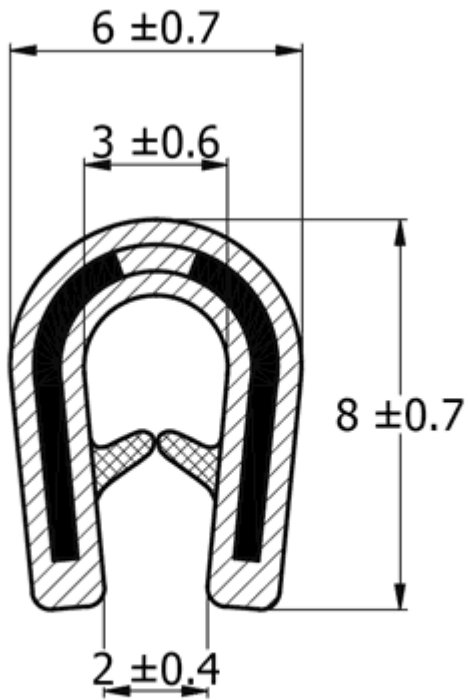

O-OKPVC2 - PVC Edge Protector

Typ 1

Typ 2

Typ 3

Typ 4

Typ 5

Typ 6

Typ 7

Typ 8

Typ 9

Details:

- **Material: PVC with steel spring core**
- **Color: Black (BLK), gray (GR), white (WH)**
- Supplied in rolls of 20m
- Provided protection to steel edges
- Profiles are flexible and pressed on by hand
- Suitable for -40°C to +90°C

Symbol	Type	Panel thickness range	Material	Color	Standard pack
		[mm]			[m]
O-OKPVC2-08-GR	8	1.5 - 3	PVC	grey	20