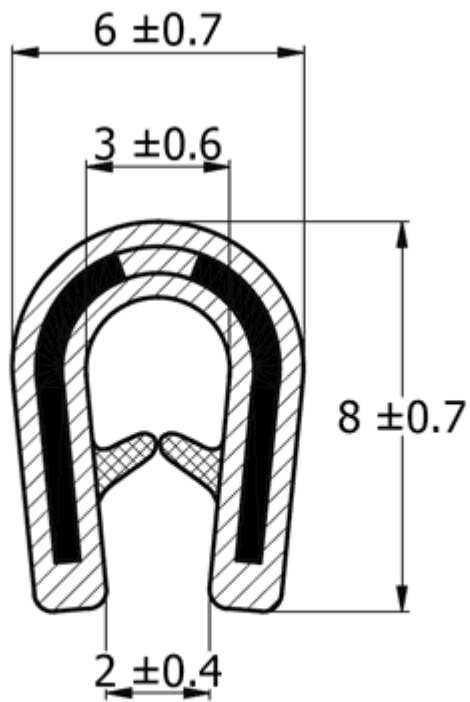

O-OKPVC2 - PVC Edge Protector

Typ 1

Typ 2

Typ 3

Typ 4

Typ 5

Typ 6

Typ 7

Typ 8

Typ 9

Details:

- **Material: PVC with steel spring core**
- **Color: Black (BLK), gray (GR), white (WH)**
- Supplied in rolls of 20m
- Provided protection to steel edges
- Profiles are flexible and pressed on by hand
- Suitable for -40°C to +90°C

Symbol	Type	Panel thickness range	Material	Color	Standard pack
		[mm]			[m]
O-OKPVC2-07-GR	7	1 - 3	PVC	grey	20