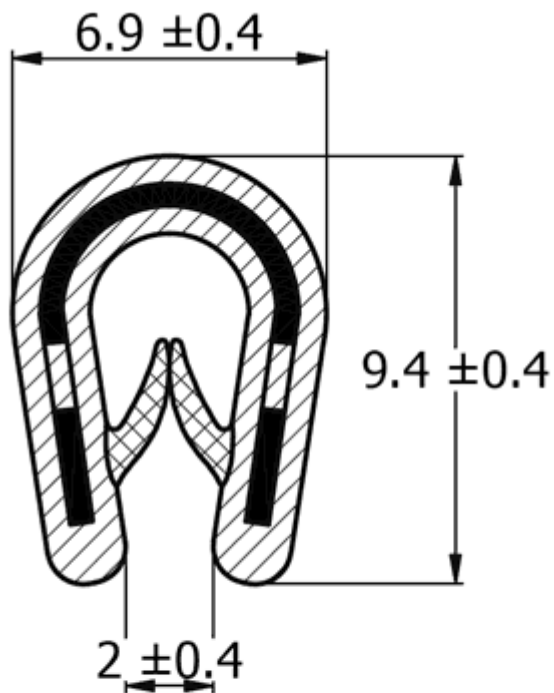

O-OKPVC2 - PVC Edge Protector

Typ 1

Typ 2

Typ 3

Typ 4

Typ 5

Typ 6

Typ 7

Typ 8

Typ 9

Details:

- **Material: PVC with steel spring core**
- **Color: Black (BLK), gray (GR), white (WH)**
- Supplied in rolls of 20m
- Provided protection to steel edges
- Profiles are flexible and pressed on by hand
- Suitable for -40°C to +90°C

Symbol	Type	Panel thickness range	Material	Color	Standard pack
		[mm]			[m]
O-OKPVC2-07-GR	7	1 - 3	PVC	grey	20