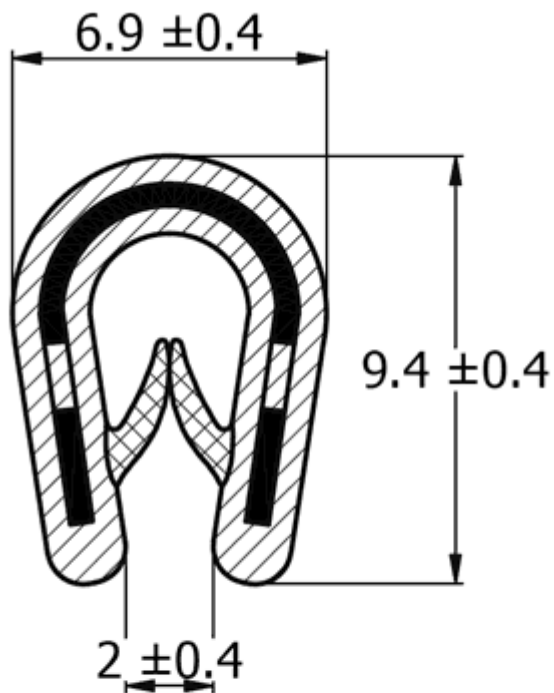

O-OKPVC2 - PVC Edge Protector

Typ 1

Typ 2

Typ 3

Typ 4

Typ 5

Typ 6

Typ 7

Typ 8

Typ 9

Details:

- **Material: PVC with steel spring core**
- **Color: Black (BLK), gray (GR), white (WH)**
- Supplied in rolls of 20m
- Provided protection to steel edges
- Profiles are flexible and pressed on by hand
- Suitable for -40°C to +90°C

Symbol	Type	Panel thickness range	Material	Color	Standard pack
		[mm]			[m]
O-OKPVC2-01-GR	1	1 - 1.5	PVC	grey	20