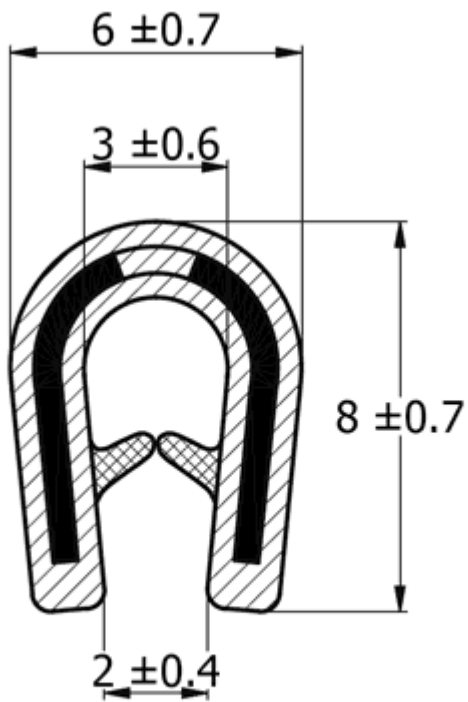

O-OKPVC2 - PVC Edge Protector

Typ 1

Typ 2

Typ 3

Typ 4

Typ 5

Typ 6

Typ 7

Typ 8

Typ 9

Details:

- **Material: PVC with steel spring core**
- **Color: Black (BLK), gray (GR), white (WH)**
- Supplied in rolls of 20m
- Provided protection to steel edges
- Profiles are flexible and pressed on by hand
- Suitable for -40°C to +90°C

Symbol	Type	Panel thickness range	Material	Color	Standard pack
		[mm]			[m]
O-OKPVC2-01-GR	1	1 - 1.5	PVC	grey	20