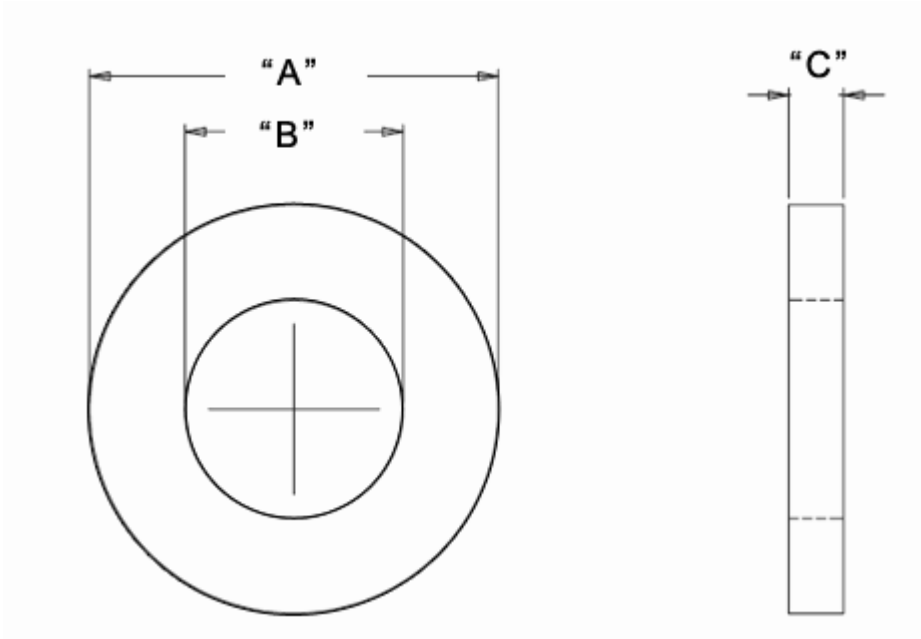

NWE - Nylon Washer

Details:

- **Material for NWE: Nylon 6/6, RMS-174***
- **Material for O-NWE: see table**
- **Color: see table**
- **Standard Pack: 1000/Bag (Other quantities also available)**

Symbol	Ext. diameter A	Int. diameter B	Height C	Material	Color
	[mm]	[mm]	[mm]		
O-NWE-102-200-10	20	10.2	1	PA 66	natural