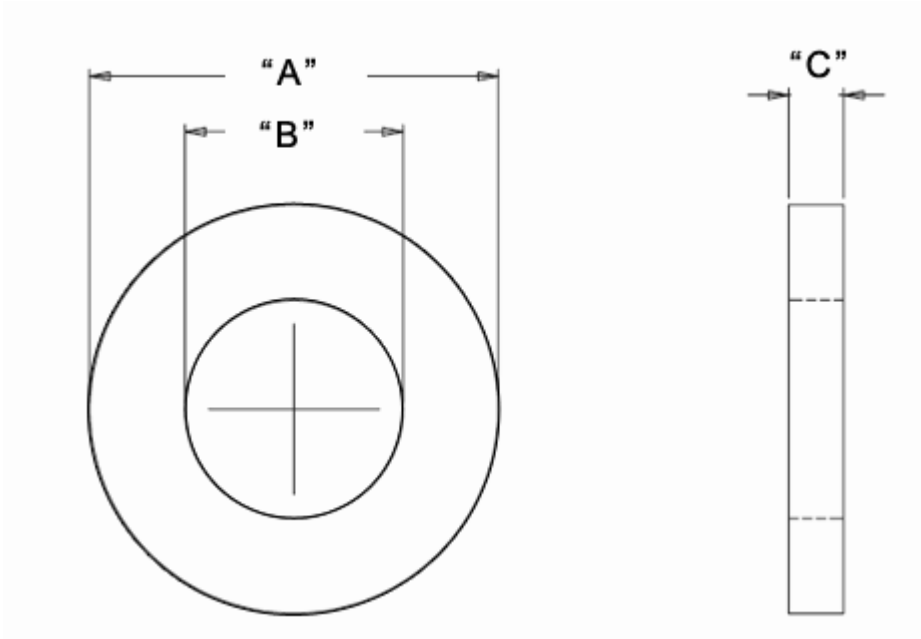

NWE - Nylon Washer

Details:

- **Material for NWE: Nylon 6/6, RMS-174***
- **Material for O-NWE: see table**
- **Color: see table**
- **Standard Pack: 1000/Bag (Other quantities also available)**

Symbol	Ext. diameter A	Int. diameter B	Height C	Material	Color
	[mm]	[mm]	[mm]		
O-NWE-084-210-20	21	8.4	2	PA 66	natural