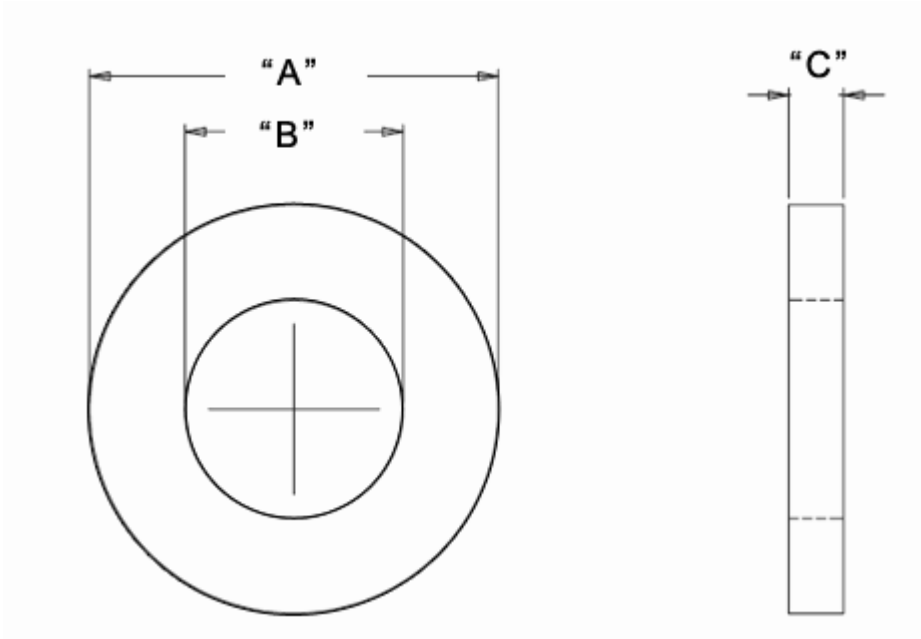

## NWE - Nylon Washer

**Details:**

- **Material for NWE: Nylon 6/6, RMS-174\***
- **Material for O-NWE: see table**
- **Color: see table**
- **Standard Pack: 1000/Bag (Other quantities also available)**

| Symbol           | Ext. diameter<br>A | Int. diameter<br>B | Height<br>C | Material | Color   |
|------------------|--------------------|--------------------|-------------|----------|---------|
|                  | [mm]               | [mm]               | [mm]        |          |         |
| O-NWE-084-170-16 | 17                 | 8.4                | 1.6         | PA 66    | natural |