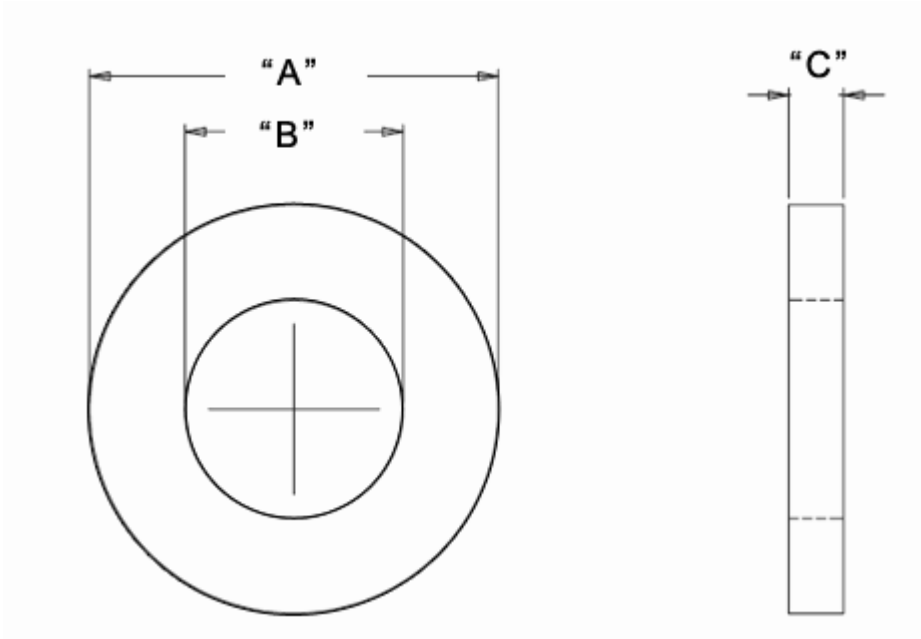

## NWE - Nylon Washer

**Details:**

- **Material for NWE: Nylon 6/6, RMS-174\***
- **Material for O-NWE: see table**
- **Color: see table**
- **Standard Pack: 1000/Bag (Other quantities also available)**

Symbol	Ext. diameter A	Int. diameter B	Height C	Material	Color
	[mm]	[mm]	[mm]		
O-NWE-084-120-16	12	8.4	1.6	PA 66	natural