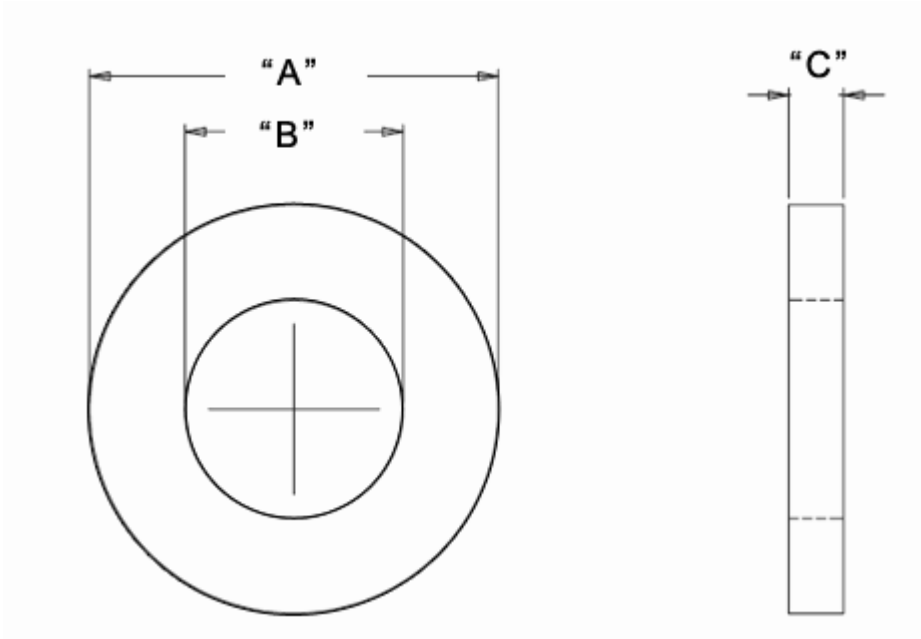

## NWE - Nylon Washer

**Details:**

- **Material for NWE: Nylon 6/6, RMS-174\***
- **Material for O-NWE: see table**
- **Color: see table**
- **Standard Pack: 1000/Bag (Other quantities also available)**

Symbol	Ext. diameter A	Int. diameter B	Height C	Material	Color
	[mm]	[mm]	[mm]		
O-NWE-082-120-10-BLK	12	8.2	1	PA 66	black