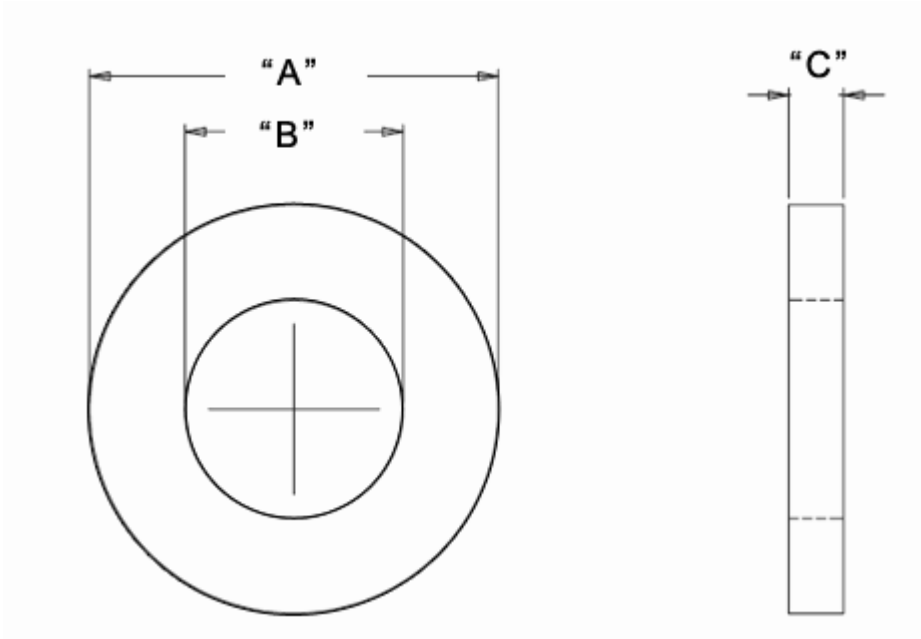

## NWE - Nylon Washer

**Details:**

- **Material for NWE: Nylon 6/6, RMS-174\***
- **Material for O-NWE: see table**
- **Color: see table**
- **Standard Pack: 1000/Bag (Other quantities also available)**

Symbol	Ext. diameter A	Int. diameter B	Height C	Material	Color
	[mm]	[mm]	[mm]		
O-NWE-081-140-10	14	8.1	1	PA 66	natural