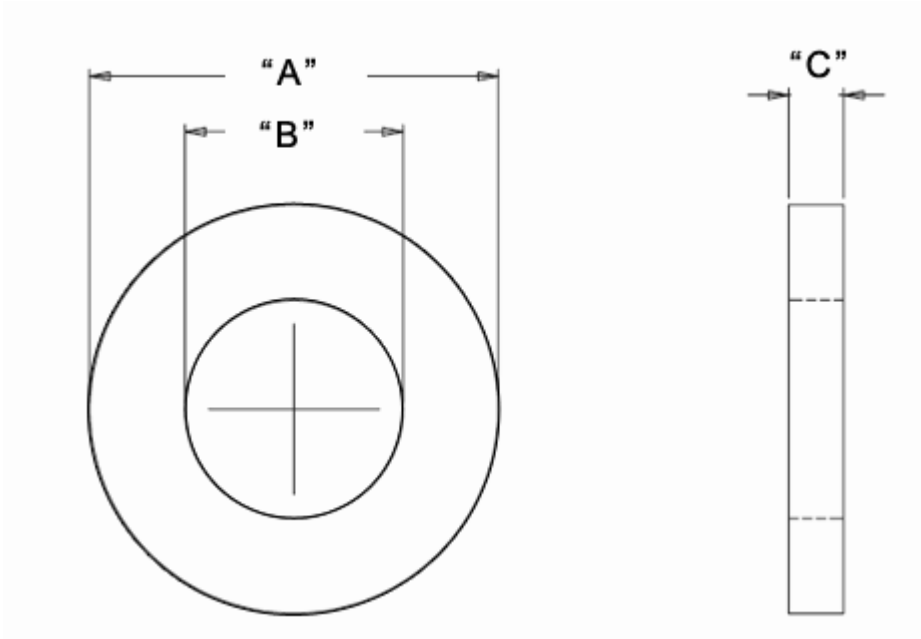

## NWE - Nylon Washer

**Details:**

- **Material for NWE: Nylon 6/6, RMS-174\***
- **Material for O-NWE: see table**
- **Color: see table**
- **Standard Pack: 1000/Bag (Other quantities also available)**

Symbol	Ext. diameter A	Int. diameter B	Height C	Material	Color
	[mm]	[mm]	[mm]		
O-NWE-065-159-05	15.9	6.5	0.5	PA 66	natural