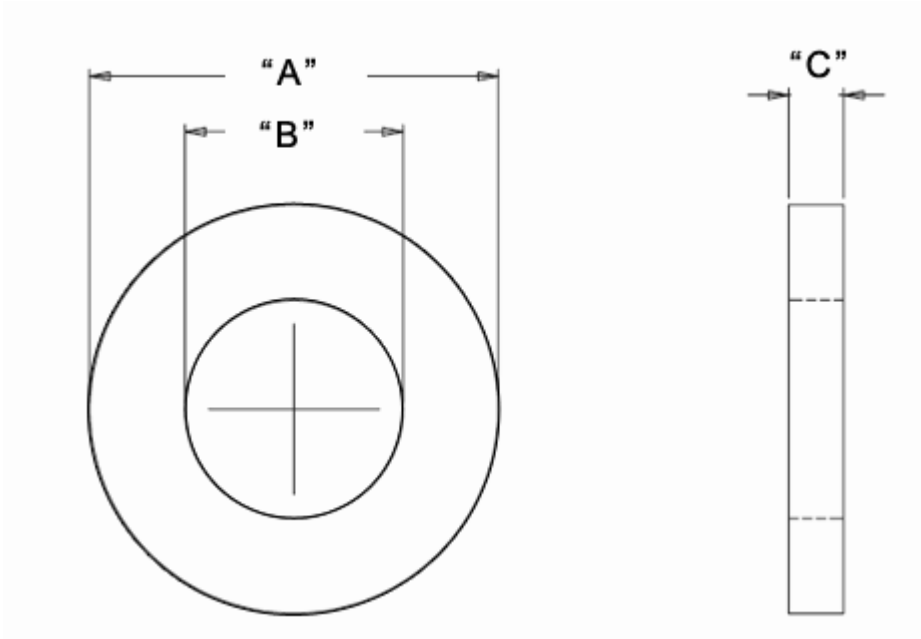

NWE - Nylon Washer

Details:

- **Material for NWE: Nylon 6/6, RMS-174***
- **Material for O-NWE: see table**
- **Color: see table**
- **Standard Pack: 1000/Bag (Other quantities also available)**

| Symbol | Ext. diameter A | Int. diameter B | Height C | Material | Color |
|------------------|--------------------|--------------------|-------------|----------|---------|
| | [mm] | [mm] | [mm] | | |
| O-NWE-064-180-20 | 18 | 6.4 | 2 | PA 66 | natural |