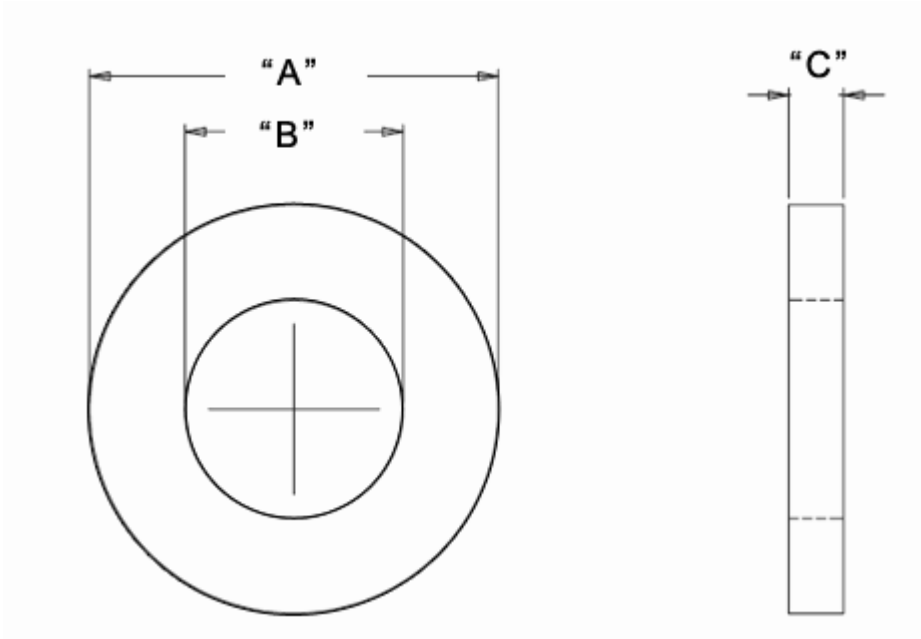

NWE - Nylon Washer

Details:

- **Material for NWE: Nylon 6/6, RMS-174***
- **Material for O-NWE: see table**
- **Color: see table**
- **Standard Pack: 1000/Bag (Other quantities also available)**

Symbol	Ext. diameter A	Int. diameter B	Height C	Material	Color
	[mm]	[mm]	[mm]		
O-NWE-064-160-16	16	6.4	1.6	PA 66	natural