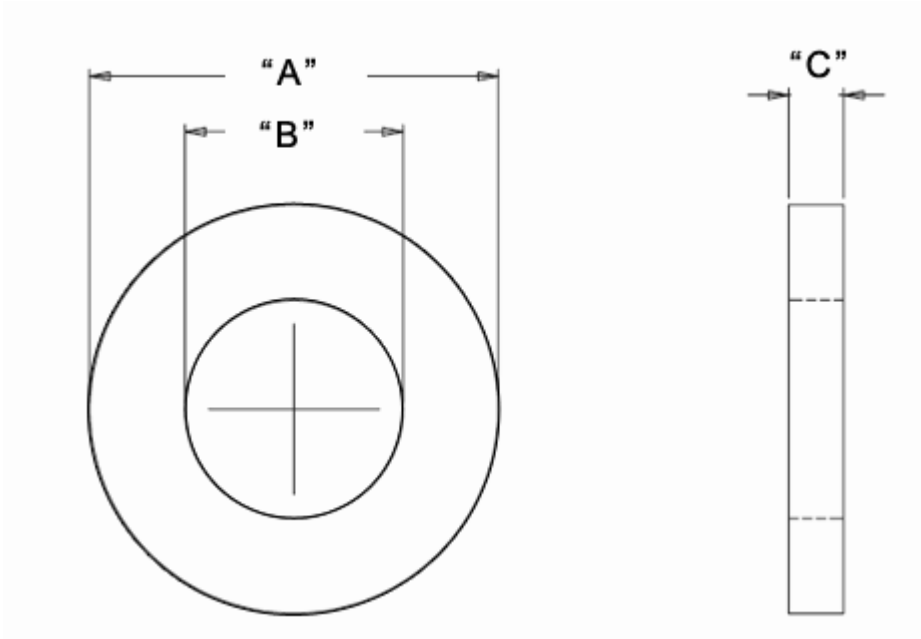

NWE - Nylon Washer

Details:

- **Material for NWE: Nylon 6/6, RMS-174***
- **Material for O-NWE: see table**
- **Color: see table**
- **Standard Pack: 1000/Bag (Other quantities also available)**

Symbol	Ext. diameter A	Int. diameter B	Height C	Material	Color
	[mm]	[mm]	[mm]		
O-NWE-062-120-10-BLK	12	6.2	1	PA 66	black