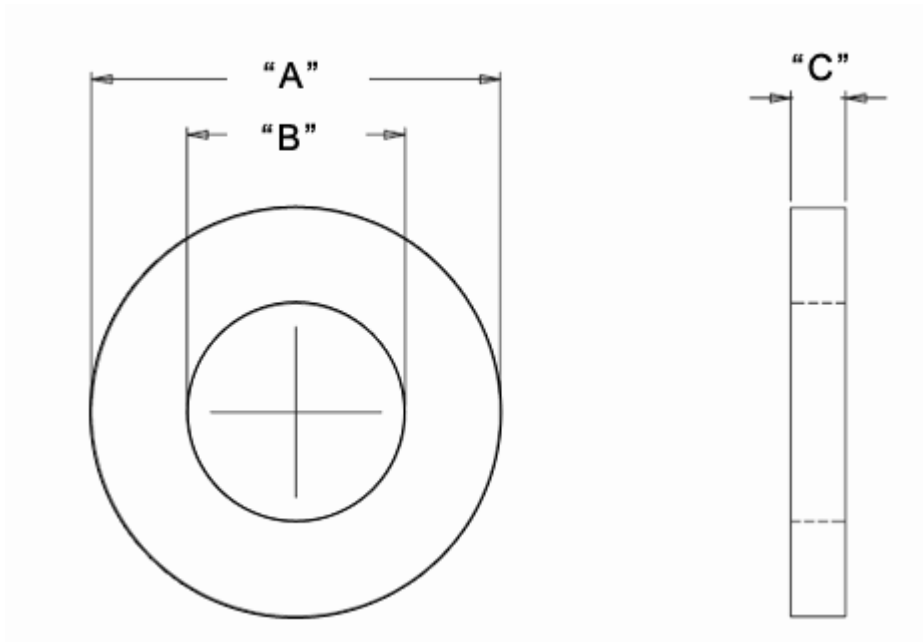

NWE - Nylon Washer

Details:

- **Material for NWE: Nylon 6/6, RMS-174***
- **Material for O-NWE: see table**
- **Color: see table**
- **Standard Pack: 1000/Bag (Other quantities also available)**

Symbol	Ext. diameter A	Int. diameter B	Height C	Material	Color
	[mm]	[mm]	[mm]		
O-NWE-061-110-10	11	6.1	1	PA 66	natural