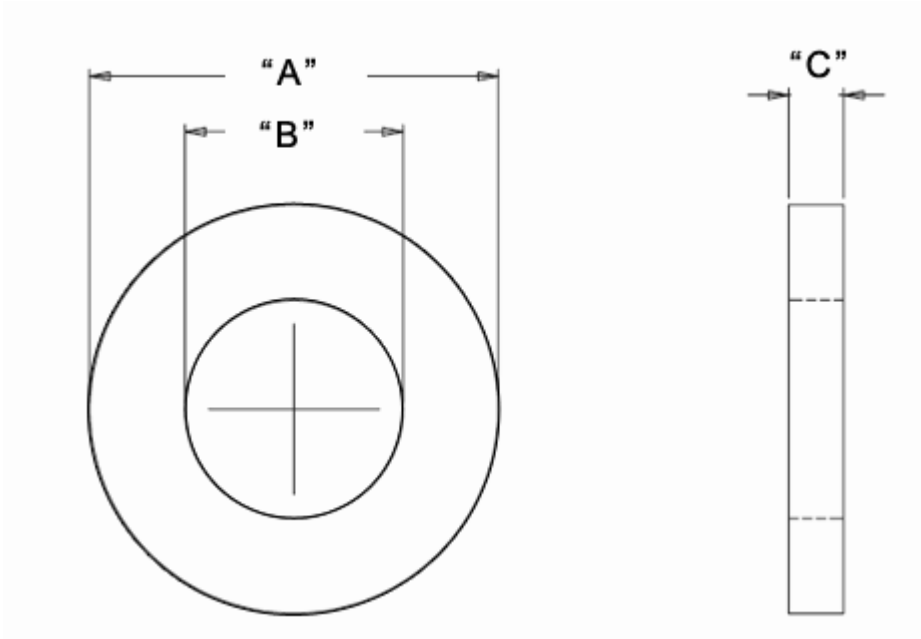

NWE - Nylon Washer

Details:

- **Material for NWE: Nylon 6/6, RMS-174***
- **Material for O-NWE: see table**
- **Color: see table**
- **Standard Pack: 1000/Bag (Other quantities also available)**

Symbol	Ext. diameter A	Int. diameter B	Height C	Material	Color
	[mm]	[mm]	[mm]		
O-NWE-055-100-08	10	5.5	0.8	PA 66	natural