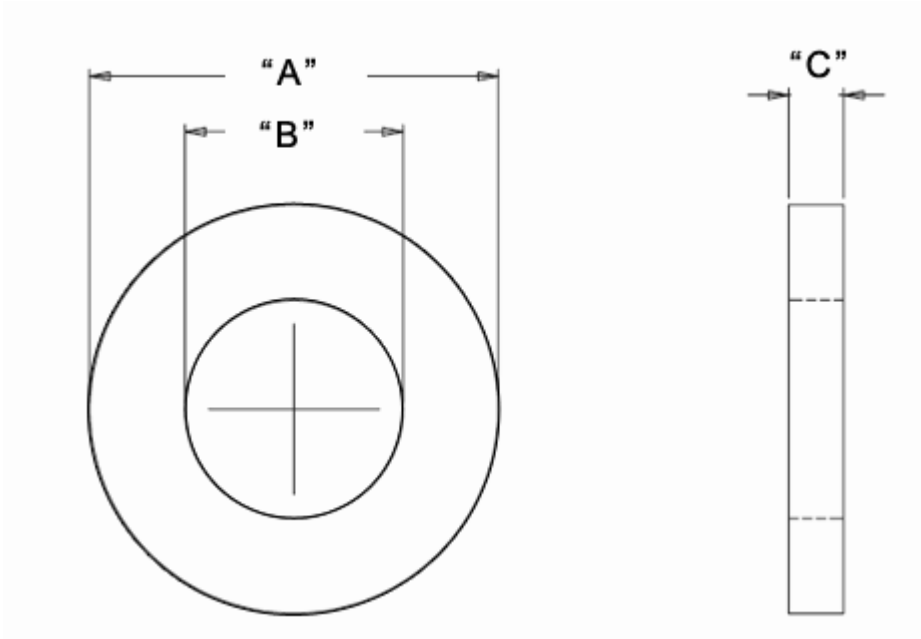

NWE - Nylon Washer

Details:

- **Material for NWE: Nylon 6/6, RMS-174***
- **Material for O-NWE: see table**
- **Color: see table**
- **Standard Pack: 1000/Bag (Other quantities also available)**

Symbol	Ext. diameter A	Int. diameter B	Height C	Material	Color
	[mm]	[mm]	[mm]		
O-NWE-043-128-08-BLK	12.8	4.3	0.8	PA 66	black