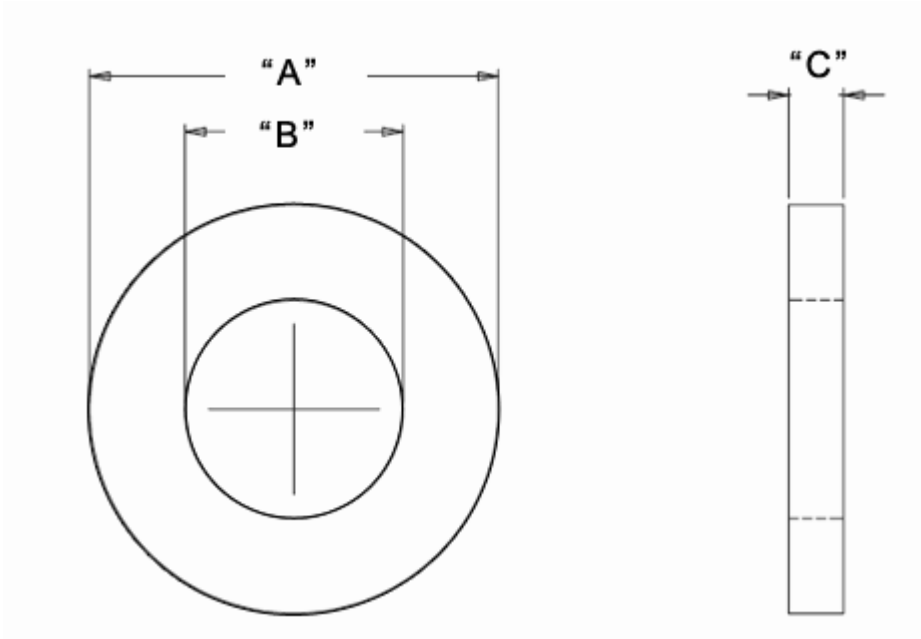

NWE - Nylon Washer

Details:

- **Material for NWE: Nylon 6/6, RMS-174***
- **Material for O-NWE: see table**
- **Color: see table**
- **Standard Pack: 1000/Bag (Other quantities also available)**

Symbol	Ext. diameter A	Int. diameter B	Height C	Material	Color
	[mm]	[mm]	[mm]		
O-NWE-033-080-10-BLK	8	3.3	1	PA 66	black