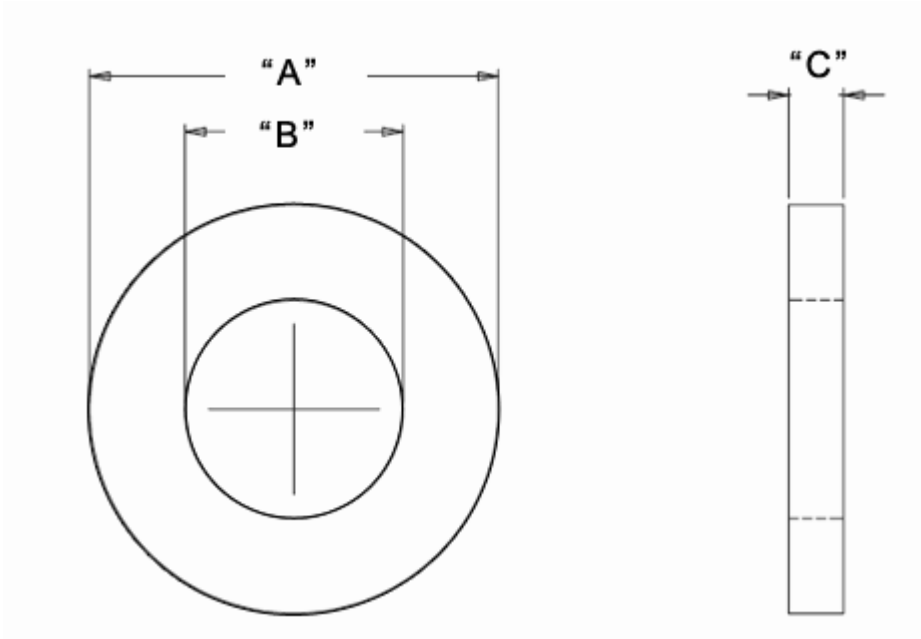

NWE - Nylon Washer

Details:

- **Material for NWE: Nylon 6/6, RMS-174***
- **Material for O-NWE: see table**
- **Color: see table**
- **Standard Pack: 1000/Bag (Other quantities also available)**

Symbol	Ext. diameter A	Int. diameter B	Height C	Material	Color
	[mm]	[mm]	[mm]		
O-NWE-032-060-20-BLK	6	3.2	2	PA 66	black