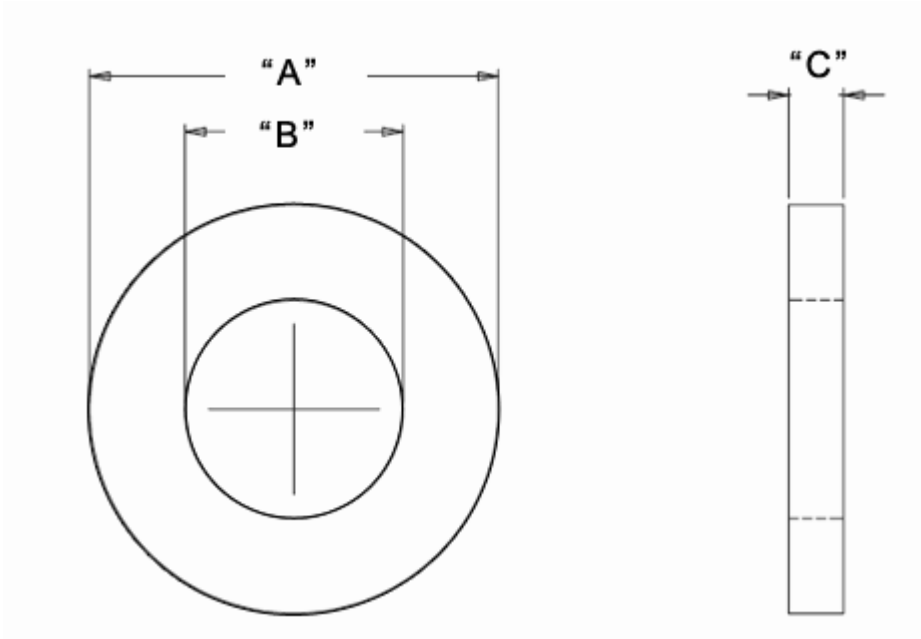

NWE - Nylon Washer

Details:

- **Material for NWE: Nylon 6/6, RMS-174***
- **Material for O-NWE: see table**
- **Color: see table**
- **Standard Pack: 1000/Bag (Other quantities also available)**

| Symbol | Ext. diameter A | Int. diameter B | Height C | Material | Color |
|------------------|--------------------|--------------------|-------------|----------|---------|
| | [mm] | [mm] | [mm] | | |
| O-NWE-032-060-20 | 6 | 3.2 | 2 | PA 66 | natural |