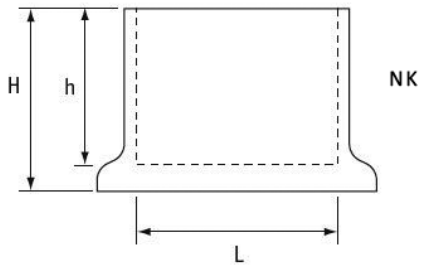

O-NK/NP - Lightweight Square Inserts

Details:

- **Material: PE or PVC**
- **Color: Black**
- Ferrules to suit right-angled and flat bars
- Can be used as feet
- Ridge on edge of angled base provides extra stability
- Protect floor surfaces

Symbol	L	L ₁	H	h	Shape	Material	Color	Standard pack
	[mm]	[mm]	[mm]	[mm]				[szt./pcs]
O-NP-30x6	30	6	19	15	bar	PVC	black	2500