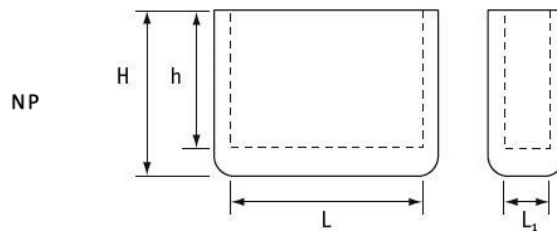

O-NK/NP - Lightweight Square Inserts

Details:

- **Material: PE or PVC**
- **Color: Black**
- Ferrules to suit right-angled and flat bars
- Can be used as feet
- Ridge on edge of angled base provides extra stability
- Protect floor surfaces

Symbol	L	L ₁	H	h	Shape	Material	Color	Standard pack
	[mm]	[mm]	[mm]	[mm]				[szt./pcs]
O-NP-30x6	30	6	19	15	bar	PVC	black	2500