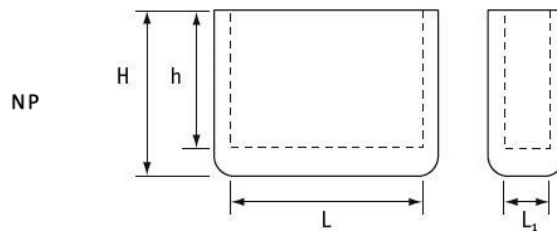

O-NK/NP - Lightweight Square Inserts

Details:

- **Material: PE or PVC**
- **Color: Black**
- Ferrules to suit right-angled and flat bars
- Can be used as feet
- Ridge on edge of angled base provides extra stability
- Protect floor surfaces

Symbol	L	L ₁	H	h	Shape	Material	Color	Standard pack
	[mm]	[mm]	[mm]	[mm]				[szt./pcs]
O-NP-25x6	25	6	19	15	bar	PVC	black	1250