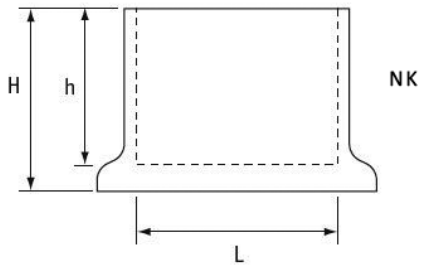

O-NK/NP - Lightweight Square Inserts

Details:

- **Material: PE or PVC**
- **Color: Black**
- Ferrules to suit right-angled and flat bars
- Can be used as feet
- Ridge on edge of angled base provides extra stability
- Protect floor surfaces

Symbol	L	L ₁	H	h	Shape	Material	Color	Standard pack
	[mm]	[mm]	[mm]	[mm]				[szt./pcs]
O-NP-25x6	25	6	19	15	bar	PVC	black	1250