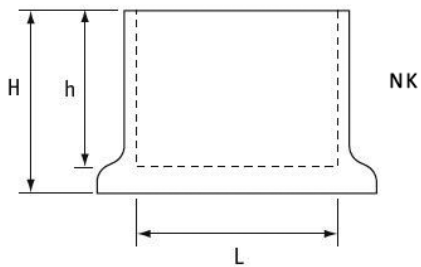

O-NK/NP - Lightweight Square Inserts

Details:

- **Material: PE or PVC**
- **Color: Black**
- Ferrules to suit right-angled and flat bars
- Can be used as feet
- Ridge on edge of angled base provides extra stability
- Protect floor surfaces

Symbol	L	L ₁	H	h	Shape	Material	Color	Standard pack
	[mm]	[mm]	[mm]	[mm]				[szt./pcs]
O-NP-25X5	25	5	19	15	bar	PVC	black	2500