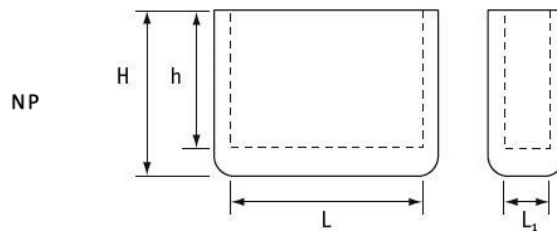

O-NK/NP - Lightweight Square Inserts

Details:

- **Material: PE or PVC**
- **Color: Black**
- Ferrules to suit right-angled and flat bars
- Can be used as feet
- Ridge on edge of angled base provides extra stability
- Protect floor surfaces

Symbol	L	L ₁	H	h	Shape	Material	Color	Standard pack
	[mm]	[mm]	[mm]	[mm]				[szt./pcs]
O-NP-25X5	25	5	19	15	bar	PVC	black	2500