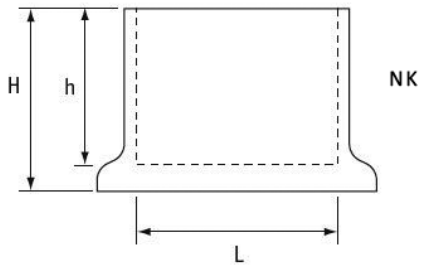

O-NK/NP - Lightweight Square Inserts

Details:

- **Material: PE or PVC**
- **Color: Black**
- Ferrules to suit right-angled and flat bars
- Can be used as feet
- Ridge on edge of angled base provides extra stability
- Protect floor surfaces

Symbol	L	L ₁	H	h	Shape	Material	Color	Standard pack
	[mm]	[mm]	[mm]	[mm]				[szt./pcs]
O-NK-30x30	30	-	24	19	angle	PE	black	1000