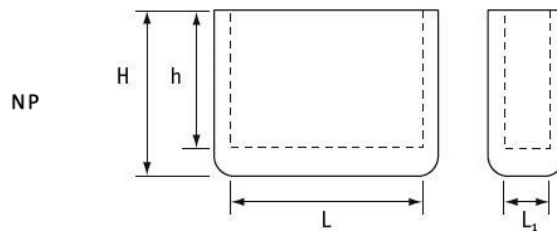

O-NK/NP - Lightweight Square Inserts

Details:

- **Material: PE or PVC**
- **Color: Black**
- Ferrules to suit right-angled and flat bars
- Can be used as feet
- Ridge on edge of angled base provides extra stability
- Protect floor surfaces

Symbol	L	L ₁	H	h	Shape	Material	Color	Standard pack
	[mm]	[mm]	[mm]	[mm]				[szt./pcs]
O-NK-30x30	30	-	24	19	angle	PE	black	1000