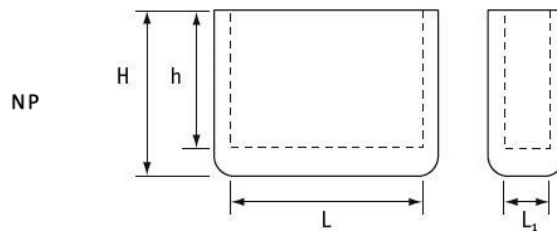

O-NK/NP - Lightweight Square Inserts

Details:

- **Material: PE or PVC**
- **Color: Black**
- Ferrules to suit right-angled and flat bars
- Can be used as feet
- Ridge on edge of angled base provides extra stability
- Protect floor surfaces

Symbol	L	L ₁	H	h	Shape	Material	Color	Standard pack
	[mm]	[mm]	[mm]	[mm]				[szt./pcs]
O-NK-25x25	25	-	24	19	angle	PE	black	1000