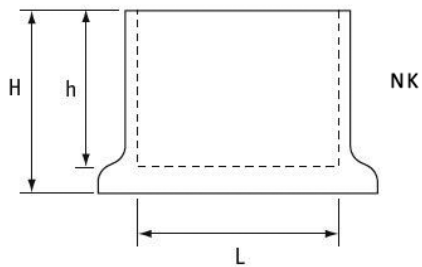

O-NK/NP - Lightweight Square Inserts

Details:

- **Material: PE or PVC**
- **Color: Black**
- Ferrules to suit right-angled and flat bars
- Can be used as feet
- Ridge on edge of angled base provides extra stability
- Protect floor surfaces

Symbol	L	L ₁	H	h	Shape	Material	Color	Standard pack
	[mm]	[mm]	[mm]	[mm]				[szt./pcs]
O-NK-25x25	25	-	24	19	angle	PE	black	1000