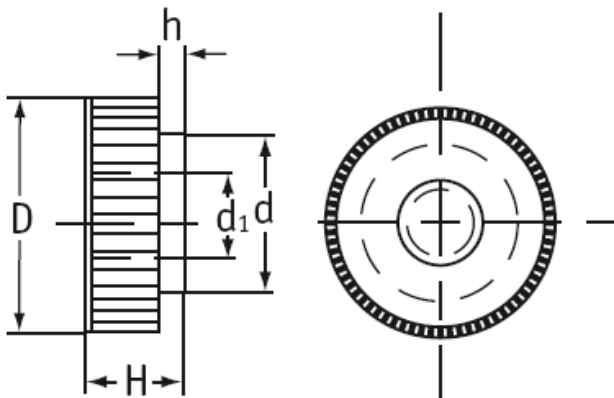

O-KNU - Knurled Nuts

Typ 1

Typ 2

Details:

- **Material: Nylon 6.6**
- **Color: Natural**
- Typ 1: conical
- Typ 2: standard
- Standard pack: 1000 pcs

Symbol	Type	Thread d	D	d ₁	Height H	h	Material	Color
			[mm]	[mm]	[mm]	[mm]		
O-KNU-2-M8-20-35	2	M8	20	10	8	3.5	PA 66	natural