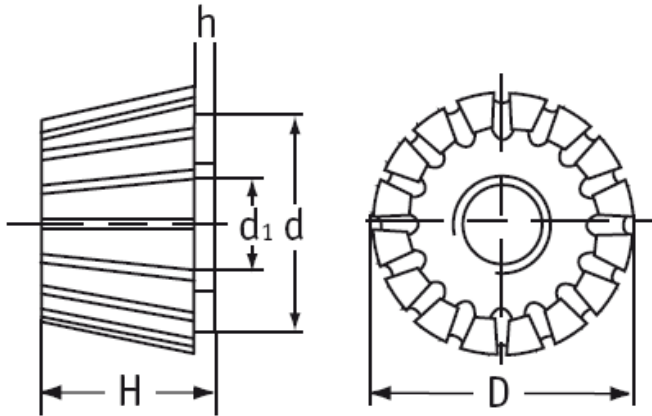

O-KNU - Knurled Nuts

Typ 1

Typ 2

Details:

- **Material: Nylon 6.6**
- **Color: Natural**
- Typ 1: conical
- Typ 2: standard
- Standard pack: 1000 pcs

Symbol	Type	Thread d	D	d ₁	Height H	h	Material	Color
			[mm]	[mm]	[mm]	[mm]		
O-KNU-2-M8-20-35	2	M8	20	10	8	3.5	PA 66	natural