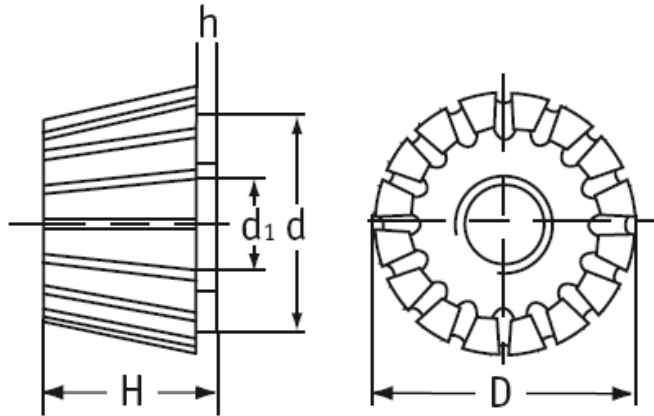

O-KNU - Knurled Nuts

Typ 1

Typ 2

Details:

- **Material: Nylon 6.6**
- **Color: Natural**
- Typ 1: conical
- Typ 2: standard
- Standard pack: 1000 pcs

Symbol	Type	Thread d	D	d ₁	Height H	h	Material	Color
			[mm]	[mm]	[mm]	[mm]		
O-KNU-2-M6-20-35	2	M6	20	10	8	3.5	PA 66	natural