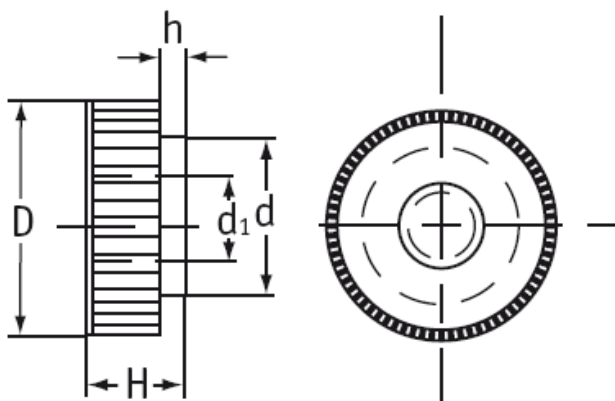

O-KNU - Knurled Nuts

Typ 1

Typ 2

Details:

- **Material: Nylon 6.6**
- **Color: Natural**
- Typ 1: conical
- Typ 2: standard
- Standard pack: 1000 pcs

Symbol	Type	Thread d	D	d ₁	Height H	h	Material	Color
			[mm]	[mm]	[mm]	[mm]		
O-KNU-2-M6-20-35	2	M6	20	10	8	3.5	PA 66	natural