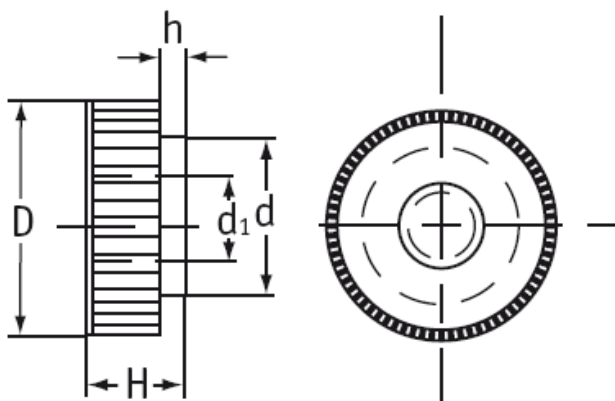

O-KNU - Knurled Nuts

Typ 1

Typ 2

Details:

- **Material: Nylon 6.6**
- **Color: Natural**
- Typ 1: conical
- Typ 2: standard
- Standard pack: 1000 pcs

Symbol	Type	Thread d	D	d ₁	Height H	h	Material	Color
			[mm]	[mm]	[mm]	[mm]		
O-KNU-2-M6-16-35	2	M6	16	10	8	3.5	PA 66	natural