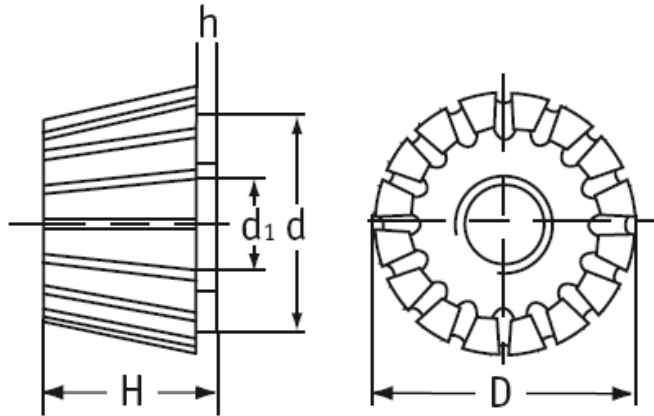

O-KNU - Knurled Nuts

Typ 1

Typ 2

Details:

- **Material: Nylon 6.6**
- **Color: Natural**
- Typ 1: conical
- Typ 2: standard
- Standard pack: 1000 pcs

Symbol	Type	Thread d	D	d ₁	Height H	h	Material	Color
			[mm]	[mm]	[mm]	[mm]		
O-KNU-2-M6-16-35	2	M6	16	10	8	3.5	PA 66	natural