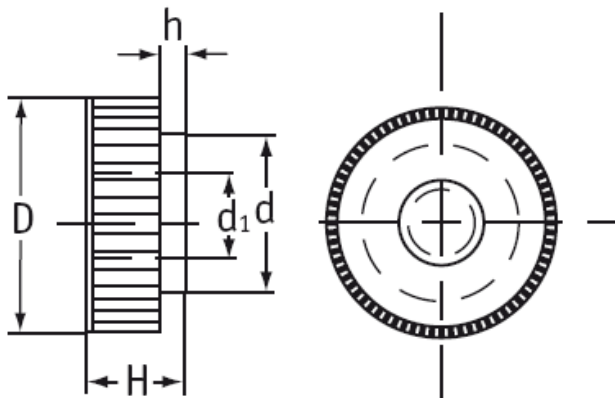

O-KNU - Knurled Nuts

Typ 1

Typ 2

Details:

- **Material: Nylon 6.6**
- **Color: Natural**
- Typ 1: conical
- Typ 2: standard
- Standard pack: 1000 pcs

Symbol	Type	Thread d	D	d ₁	Height H	h	Material	Color
			[mm]	[mm]	[mm]	[mm]		
O-KNU-2-M6-16-14	2	M6	16	10	6	1.4	PA 66	natural