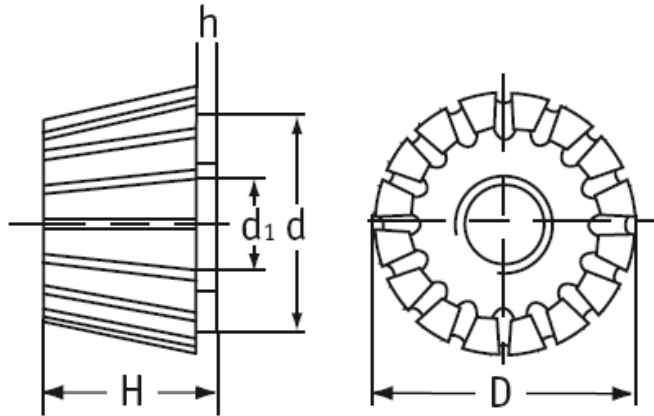

O-KNU - Knurled Nuts

Typ 1

Typ 2

Details:

- **Material: Nylon 6.6**
- **Color: Natural**
- Typ 1: conical
- Typ 2: standard
- Standard pack: 1000 pcs

Symbol	Type	Thread d	D	d ₁	Height H	h	Material	Color
			[mm]	[mm]	[mm]	[mm]		
O-KNU-2-M6-16-14	2	M6	16	10	6	1.4	PA 66	natural