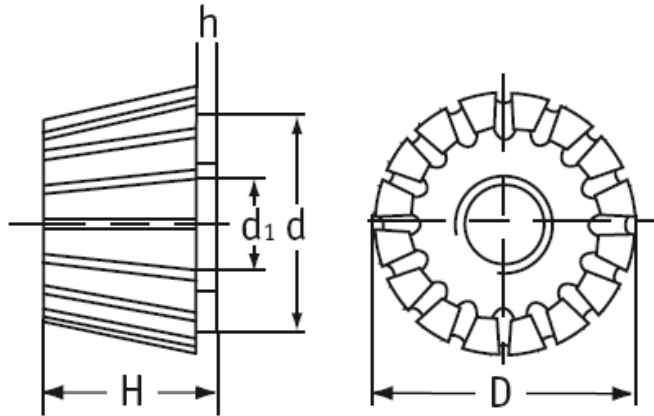

O-KNU - Knurled Nuts

Typ 1

Typ 2

Details:

- **Material: Nylon 6.6**
- **Color: Natural**
- Typ 1: conical
- Typ 2: standard
- Standard pack: 1000 pcs

Symbol	Type	Thread d	D	d ₁	Height H	h	Material	Color
			[mm]	[mm]	[mm]	[mm]		
O-KNU-2-M5-20-35	2	M5	20	10	8	3.5	PA 66	natural