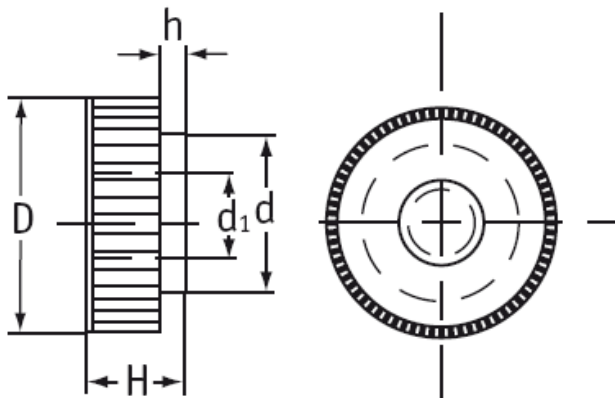

O-KNU - Knurled Nuts

Typ 1

Typ 2

Details:

- **Material: Nylon 6.6**
- **Color: Natural**
- Typ 1: conical
- Typ 2: standard
- Standard pack: 1000 pcs

Symbol	Type	Thread d	D	d ₁	Height H	h	Material	Color
			[mm]	[mm]	[mm]	[mm]		
O-KNU-2-M5-20-35	2	M5	20	10	8	3.5	PA 66	natural