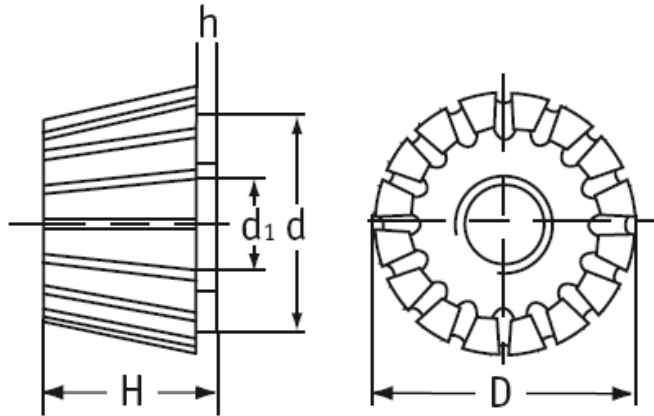

O-KNU - Knurled Nuts

Typ 1

Typ 2

Details:

- **Material: Nylon 6.6**
- **Color: Natural**
- Typ 1: conical
- Typ 2: standard
- Standard pack: 1000 pcs

Symbol	Type	Thread d	D	d ₁	Height H	h	Material	Color
			[mm]	[mm]	[mm]	[mm]		
O-KNU-2-M5-16-35	2	M5	16	10	8	3.5	PA 66	natural