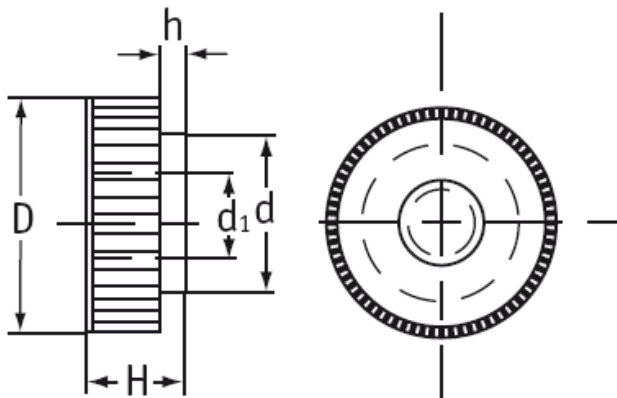

O-KNU - Knurled Nuts

Typ 1

Typ 2

Details:

- **Material: Nylon 6.6**
- **Color: Natural**
- Typ 1: conical
- Typ 2: standard
- Standard pack: 1000 pcs

Symbol	Type	Thread d	D	d ₁	Height H	h	Material	Color
			[mm]	[mm]	[mm]	[mm]		
O-KNU-2-M5-16-35	2	M5	16	10	8	3.5	PA 66	natural