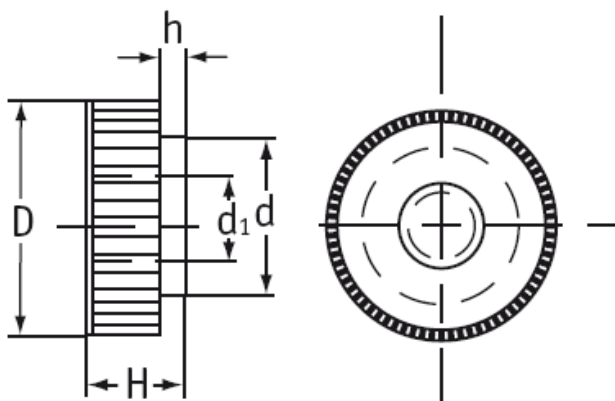

O-KNU - Knurled Nuts

Typ 1

Typ 2

Details:

- **Material: Nylon 6.6**
- **Color: Natural**
- Typ 1: conical
- Typ 2: standard
- Standard pack: 1000 pcs

Symbol	Type	Thread d	D	d ₁	Height H	h	Material	Color
			[mm]	[mm]	[mm]	[mm]		
O-KNU-2-M5-16-14	2	M5	16	10	6	1.4	PA 66	natural