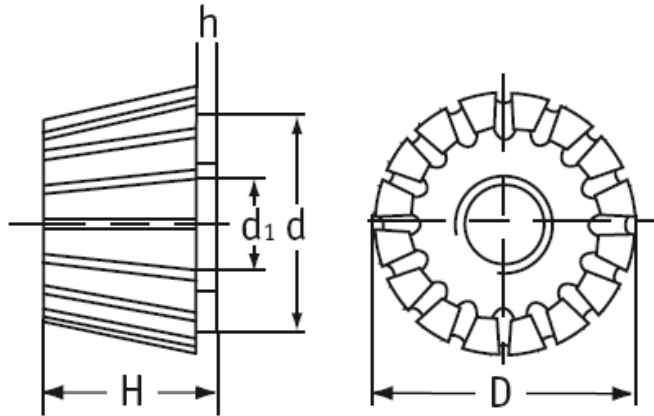

O-KNU - Knurled Nuts

Typ 1

Typ 2

Details:

- **Material: Nylon 6.6**
- **Color: Natural**
- Typ 1: conical
- Typ 2: standard
- Standard pack: 1000 pcs

Symbol	Type	Thread d	D	d ₁	Height H	h	Material	Color
			[mm]	[mm]	[mm]	[mm]		
O-KNU-2-M5-16-14	2	M5	16	10	6	1.4	PA 66	natural