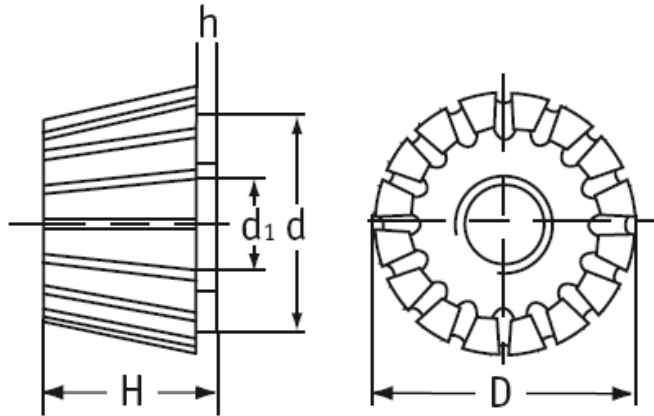

O-KNU - Knurled Nuts

Typ 1

Typ 2

Details:

- **Material: Nylon 6.6**
- **Color: Natural**
- Typ 1: conical
- Typ 2: standard
- Standard pack: 1000 pcs

Symbol	Type	Thread d	D	d ₁	Height H	h	Material	Color
			[mm]	[mm]	[mm]	[mm]		
O-KNU-2-M4-20-35	2	M4	20	10	8	3.5	PA 66	natural