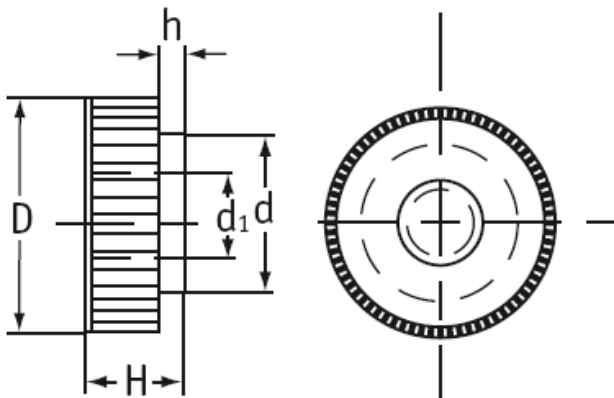

O-KNU - Knurled Nuts

Typ 1

Typ 2

Details:

- **Material: Nylon 6.6**
- **Color: Natural**
- Typ 1: conical
- Typ 2: standard
- Standard pack: 1000 pcs

Symbol	Type	Thread d	D	d ₁	Height H	h	Material	Color
			[mm]	[mm]	[mm]	[mm]		
O-KNU-2-M4-20-35	2	M4	20	10	8	3.5	PA 66	natural