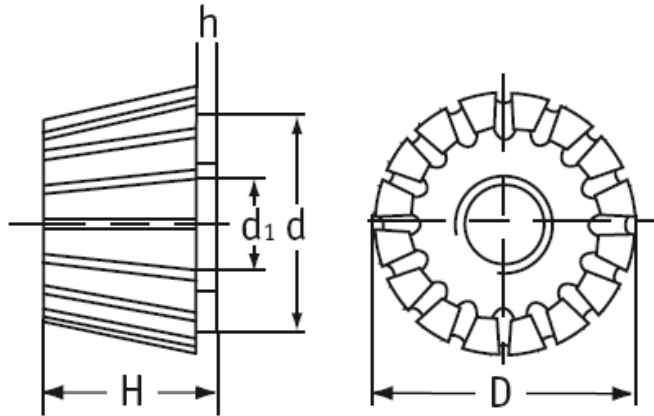

O-KNU - Knurled Nuts

Typ 1

Typ 2

Details:

- **Material: Nylon 6.6**
- **Color: Natural**
- Typ 1: conical
- Typ 2: standard
- Standard pack: 1000 pcs

Symbol	Type	Thread d	D	d ₁	Height H	h	Material	Color
			[mm]	[mm]	[mm]	[mm]		
O-KNU-2-M4-16-35	2	M4	16	10	8	3.5	PA 66	natural