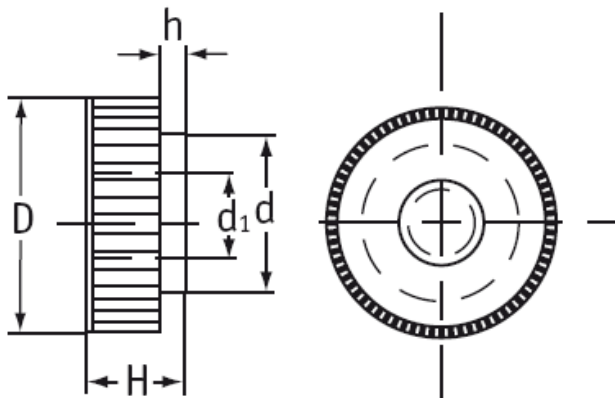

O-KNU - Knurled Nuts

Typ 1

Typ 2

Details:

- **Material: Nylon 6.6**
- **Color: Natural**
- Typ 1: conical
- Typ 2: standard
- Standard pack: 1000 pcs

Symbol	Type	Thread d	D	d ₁	Height H	h	Material	Color
			[mm]	[mm]	[mm]	[mm]		
O-KNU-2-M4-16-35	2	M4	16	10	8	3.5	PA 66	natural