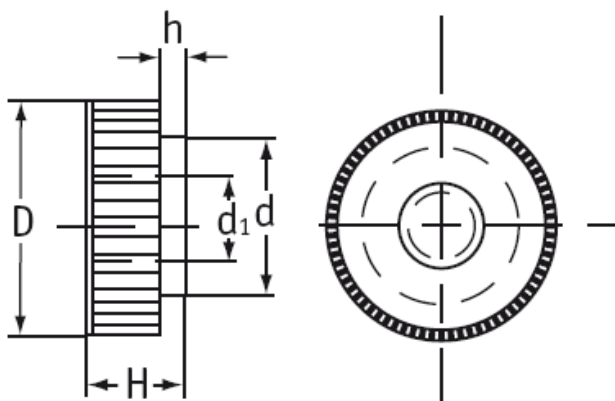

O-KNU - Knurled Nuts

Typ 1

Typ 2

Details:

- **Material: Nylon 6.6**
- **Color: Natural**
- Typ 1: conical
- Typ 2: standard
- Standard pack: 1000 pcs

Symbol	Type	Thread d	D	d ₁	Height H	h	Material	Color
			[mm]	[mm]	[mm]	[mm]		
O-KNU-2-M4-16-14	2	M4	16	10	6	1.4	PA 66	natural