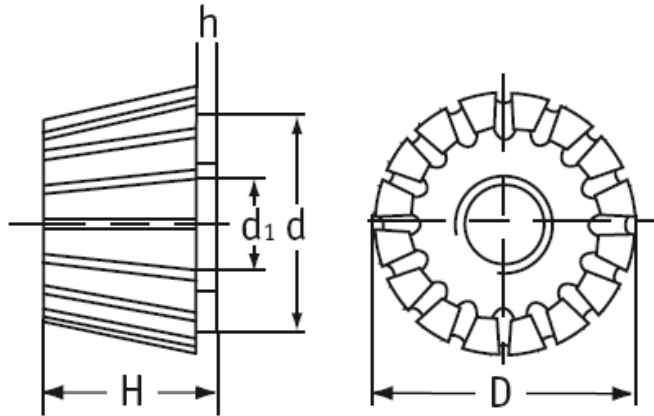

O-KNU - Knurled Nuts

Typ 1

Typ 2

Details:

- **Material: Nylon 6.6**
- **Color: Natural**
- Typ 1: conical
- Typ 2: standard
- Standard pack: 1000 pcs

Symbol	Type	Thread d	D	d ₁	Height H	h	Material	Color
			[mm]	[mm]	[mm]	[mm]		
O-KNU-2-M4-16-14	2	M4	16	10	6	1.4	PA 66	natural