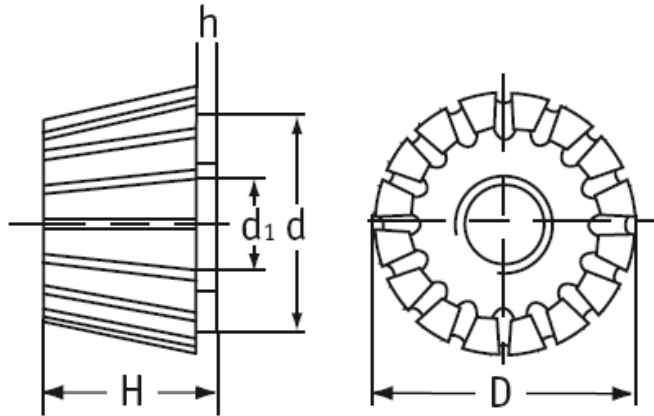

O-KNU - Knurled Nuts

Typ 1

Typ 2

Details:

- **Material: Nylon 6.6**
- **Color: Natural**
- Typ 1: conical
- Typ 2: standard
- Standard pack: 1000 pcs

Symbol	Type	Thread d	D	d ₁	Height H	h	Material	Color
			[mm]	[mm]	[mm]	[mm]		
O-KNU-1-M8	1	M8	16	14	12	1	PA 66	natural