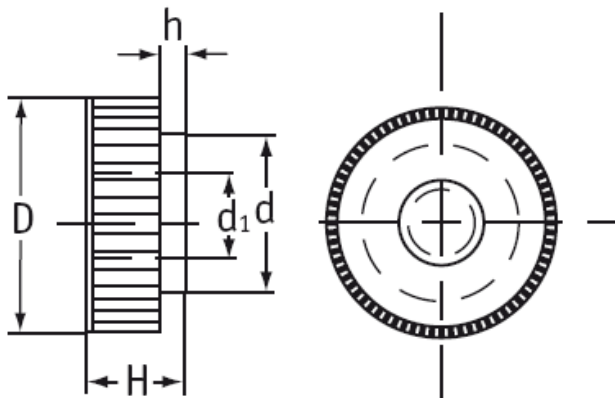

O-KNU - Knurled Nuts

Typ 1

Typ 2

Details:

- **Material: Nylon 6.6**
- **Color: Natural**
- Typ 1: conical
- Typ 2: standard
- Standard pack: 1000 pcs

Symbol	Type	Thread d	D	d ₁	Height H	h	Material	Color
			[mm]	[mm]	[mm]	[mm]		
O-KNU-1-M8	1	M8	16	14	12	1	PA 66	natural