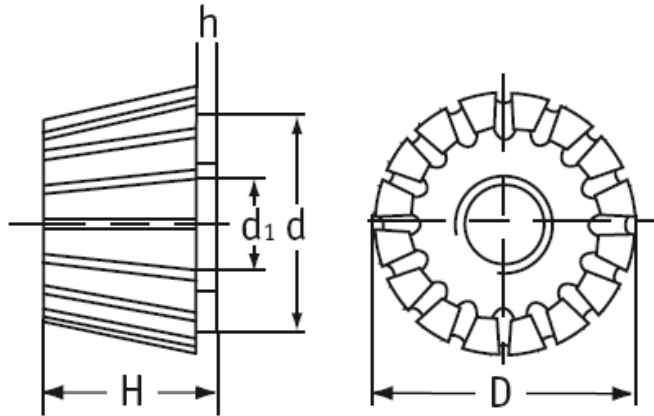

O-KNU - Knurled Nuts

Typ 1

Typ 2

Details:

- **Material: Nylon 6.6**
- **Color: Natural**
- Typ 1: conical
- Typ 2: standard
- Standard pack: 1000 pcs

Symbol	Type	Thread d	D	d ₁	Height H	h	Material	Color
			[mm]	[mm]	[mm]	[mm]		
O-KNU-1-M6	1	M6	16	14	12	1	PA 66	natural