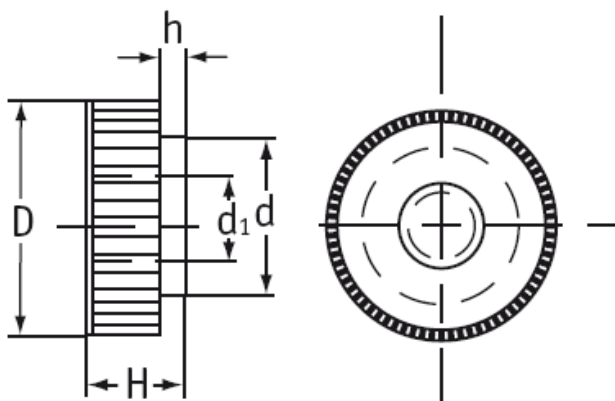

O-KNU - Knurled Nuts

Typ 1

Typ 2

Details:

- **Material: Nylon 6.6**
- **Color: Natural**
- Typ 1: conical
- Typ 2: standard
- Standard pack: 1000 pcs

Symbol	Type	Thread d	D	d ₁	Height H	h	Material	Color
			[mm]	[mm]	[mm]	[mm]		
O-KNU-1-M6	1	M6	16	14	12	1	PA 66	natural