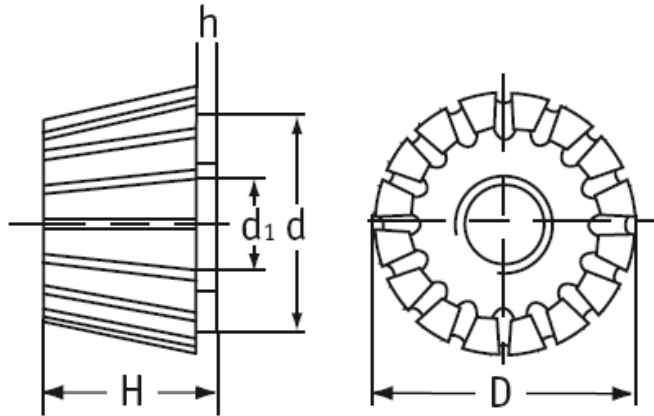

O-KNU - Knurled Nuts

Typ 1

Typ 2

Details:

- **Material: Nylon 6.6**
- **Color: Natural**
- Typ 1: conical
- Typ 2: standard
- Standard pack: 1000 pcs

Symbol	Type	Thread d	D	d <sub>1</sub>	Height H	h	Material	Color
			[mm]	[mm]	[mm]	[mm]		
O-KNU-1-M5	1	M5	16	14	12	1	PA 66	natural