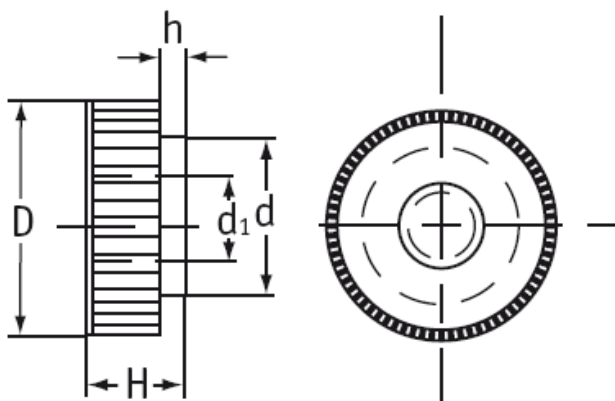

O-KNU - Knurled Nuts

Typ 1

Typ 2

Details:

- **Material: Nylon 6.6**
- **Color: Natural**
- Typ 1: conical
- Typ 2: standard
- Standard pack: 1000 pcs

Symbol	Type	Thread d	D	d <sub>1</sub>	Height H	h	Material	Color
			[mm]	[mm]	[mm]	[mm]		
O-KNU-1-M5	1	M5	16	14	12	1	PA 66	natural