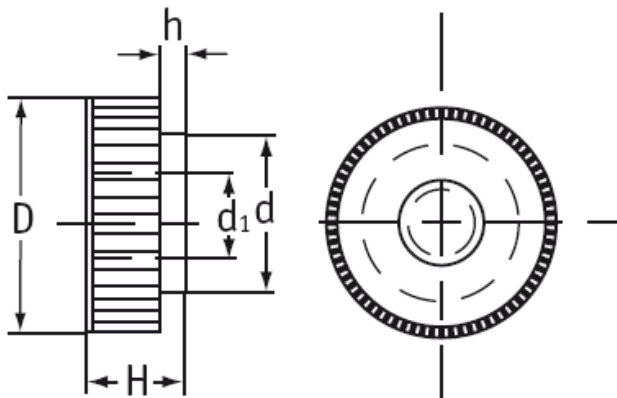

O-KNU - Knurled Nuts

Typ 1

Typ 2

Details:

- **Material: Nylon 6.6**
- **Color: Natural**
- Typ 1: conical
- Typ 2: standard
- Standard pack: 1000 pcs

Symbol	Type	Thread d	D	d ₁	Height H	h	Material	Color
			[mm]	[mm]	[mm]	[mm]		
O-KNU-1-M4	1	M4	16	14	12	1	PA 66	natural