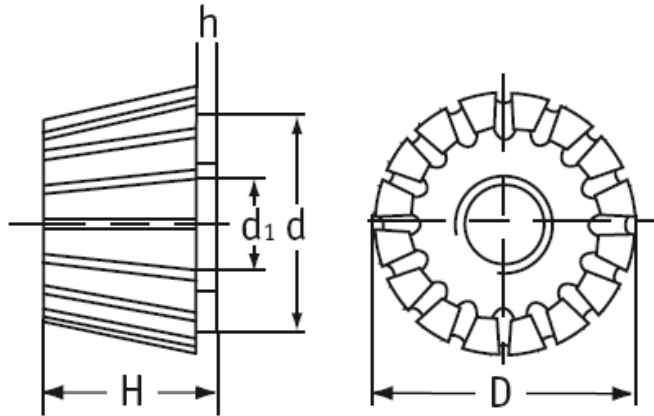

O-KNU - Knurled Nuts

Typ 1

Typ 2

Details:

- **Material: Nylon 6.6**
- **Color: Natural**
- Typ 1: conical
- Typ 2: standard
- Standard pack: 1000 pcs

Symbol	Type	Thread d	D	d ₁	Height H	h	Material	Color
			[mm]	[mm]	[mm]	[mm]		
O-KNU-1-M4	1	M4	16	14	12	1	PA 66	natural