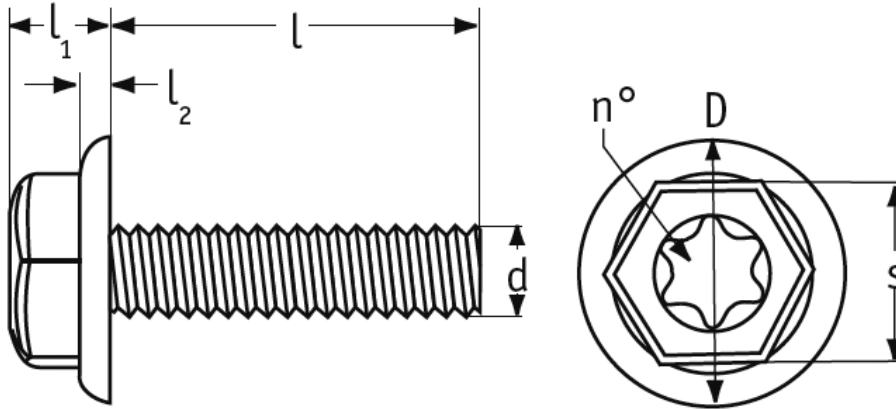

O-FHEX - Flanged Hexagonal Screws with Internal Star Drive (Torx)

Details:

- **Material: Nylon 6.6**
- **Color: natural**

Symbol	Thread d	Thread length l	Head height l ₁	l ₂	Head diameter D	Wrench size s	Socket	Material	Color	Standard pack
		[mm]	[mm]		[mm]	[mm]				[mm]
O-FHEX-M6-25	M6	25	6.6	2.4	14	10	T30	PA 66	natural	1000