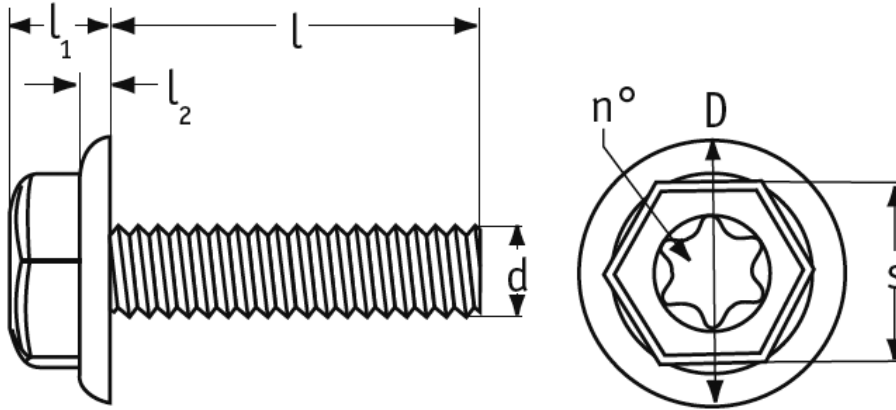

## O-FHEX - Flanged Hexagonal Screws with Internal Star Drive (Torx)

Details:

- **Material: Nylon 6.6**
- **Color: natural**

Symbol	Thread d	Thread length l	Head height l <sub>1</sub>	l <sub>2</sub>	Head diameter D	Wrench size s	Socket	Material	Color	Standard pack
		[mm]	[mm]		[mm]	[mm]				[mm]
O-FHEX-M4-20	M4	20	5.8	2	11.5	8	T20	PA 66	natural	1000