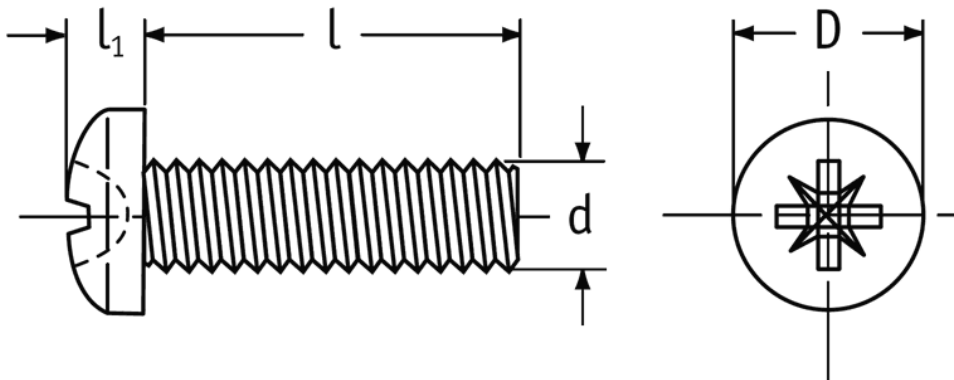

O-CPHS - Crossed Pan Head Screws

Details:

- **Nylon 6.6**
- **Colour: natural**
- Refer to standard N FE 25-121 for guidance purposes only
- Standard pack: 1000 pcs

Symbol	Thread d	Thread length l	Head diameter D	Head height l ₁	Material	Color
		[mm]	[mm]	[mm]		
O-CPHS-M8-20	M8	20	16	6	PA 66	natural