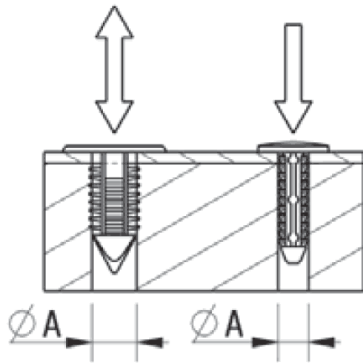

## RBF - Barbed Fasteners

**Details:**

- **Material: Nylon 6.6**
- **Color: Black or natural - see table**

Symbol	Mounting hole diameter $\varnothing A$	$\varnothing C$	Panel thickness range	Head height	B	Typ/Type	Standard pack	Material	Color
	[mm]	[mm]	[mm]	[mm]	[mm]		[szt./pcs]		
O-BAFA-100-254-208-NAT	10	25.4	2.9 - 14.4	-	20.8	2	100	PA 66	natural