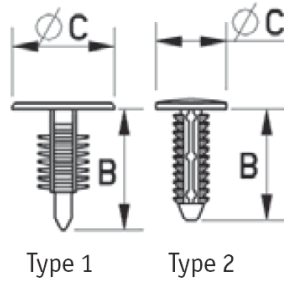

## RBF - Barbed Fasteners

**Details:**

- **Material: Nylon 6.6**
- **Color: Black or natural - see table**

Symbol	Mounting hole diameter $\varnothing A$	$\varnothing C$	Panel thickness range	Head height	B	Typ/Type	Standard pack	Material	Color
	[mm]	[mm]	[mm]	[mm]	[mm]		[szt./pcs]		
O-BAFA-100-254-208-NAT	10	25.4	2.9 - 14.4	-	20.8	2	100	PA 66	natural