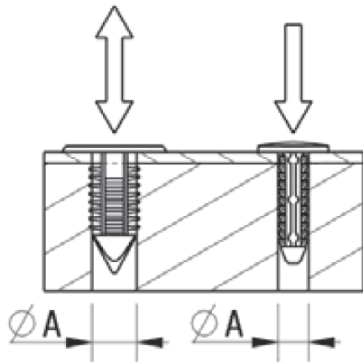

RBF - Barbed Fasteners

Details:

- **Material: Nylon 6.6**
- **Color: Black or natural - see table**

Symbol	Mounting hole diameter ØA	ØC	Panel thickness range	Head height	B	Type	Standard pack	Material	Color
	[mm]	[mm]	[mm]	[mm]	[mm]		[szt./pcs]		
O-BAFA-100-254-208-NAT	10	25.4	2.9 - 14.4	-	20.8	2	100	PA 66	natural