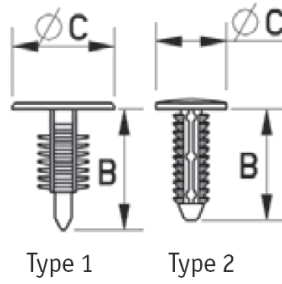

RBF - Barbed Fasteners

Details:

- **Material: Nylon 6.6**
- **Color: Black or natural - see table**

Symbol	Mounting hole diameter ØA	ØC	Panel thickness range	Head height	B	Type	Standard pack	Material	Color
	[mm]	[mm]	[mm]	[mm]	[mm]		[szt./pcs]		
O-BAFA-100-254-208-NAT	10	25.4	2.9 - 14.4	-	20.8	2	100	PA 66	natural