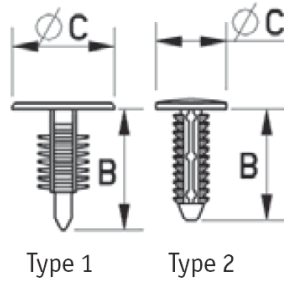

RBF - Barbed Fasteners

Details:

- **Material: Nylon 6.6**
- **Color: Black or natural - see table**

Symbol	Mounting hole diameter $\varnothing A$	$\varnothing C$	Panel thickness range	Head height	B	Typ/Type	Standard pack	Material	Color
	[mm]	[mm]	[mm]	[mm]	[mm]		[szt./pcs]		
O-BAFA-087-160-191-BLK	8.7	16	1.4 - 13.0	-	19.1	2	100	PA 66	black