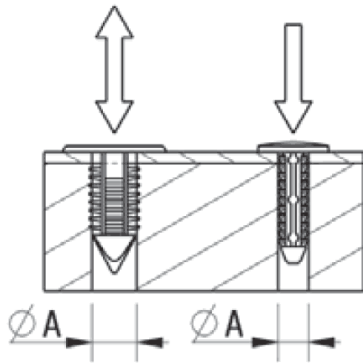

RBF - Barbed Fasteners

Details:

- **Material: Nylon 6.6**
- **Color: Black or natural - see table**

Symbol	Mounting hole diameter $\varnothing A$	$\varnothing C$	Panel thickness range	Head height	B	Typ/Type	Standard pack	Material	Color
	[mm]	[mm]	[mm]	[mm]	[mm]		[szt./pcs]		
O-BAFA-087-160-191-BLK	8.7	16	1.4 - 13.0	-	19.1	2	100	PA 66	black