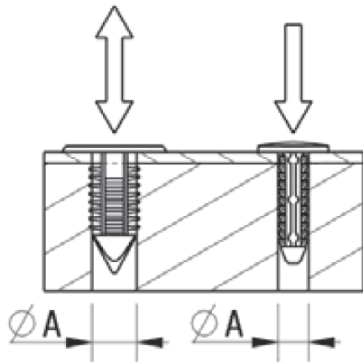

RBF - Barbed Fasteners

Details:

- **Material: Nylon 6.6**
- **Color: Black or natural - see table**

Symbol	Mounting hole diameter ØA	ØC	Panel thickness range	Head height	B	Type	Standard pack	Material	Color
	[mm]	[mm]	[mm]	[mm]	[mm]		[szt./pcs]		
O-BAFA-070-318-302-NAT	7	31.8	13.5 - 23.4	-	30.2	1	100	PA 66	natural