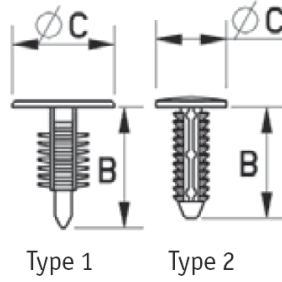

RBF - Barbed Fasteners

Details:

- **Material: Nylon 6.6**
- **Color: Black or natural - see table**

Symbol	Mounting hole diameter ØA	ØC	Panel thickness range	Head height	B	Type	Standard pack	Material	Color
	[mm]	[mm]	[mm]	[mm]	[mm]		[szt./pcs]		
O-BAFA-070-318-302-NAT	7	31.8	13.5 - 23.4	-	30.2	1	100	PA 66	natural