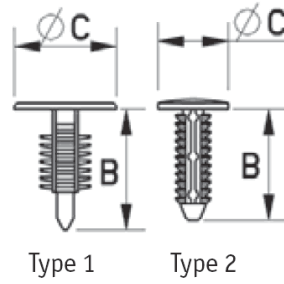

RBF - Barbed Fasteners

Details:

- **Material: Nylon 6.6**
- **Color: Black or natural - see table**

Symbol	Mounting hole diameter ØA	ØC	Panel thickness range	Head height	B	Type	Standard pack	Material	Color
	[mm]	[mm]	[mm]	[mm]	[mm]		[szt./pcs]		
O-BAFA-070-159-189-NAT	7	15.9	2.4 - 11.9	-	18.9	1	100	PA 66	natural