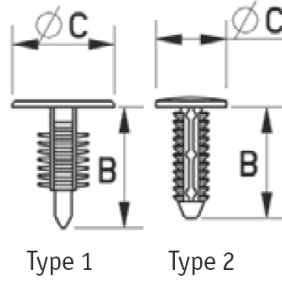

RBF - Barbed Fasteners

Details:

- **Material: Nylon 6.6**
- **Color: Black or natural - see table**

Symbol	Mounting hole diameter ØA	ØC	Panel thickness range	Head height	B	Typ/Type	Standard pack	Material	Color
	[mm]						[mm]		
O-BAFA-070-159-189-NAT	7	15.9	2.4 - 11.9	-	18.9	1	100	PA 66	natural