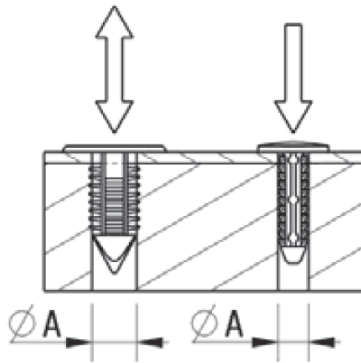

RBF - Barbed Fasteners

Details:

- **Material: Nylon 6.6**
- **Color: Black or natural - see table**

Symbol	Mounting hole diameter ØA	ØC	Panel thickness range	Head height	B	Type	Standard pack	Material	Color
	[mm]	[mm]	[mm]	[mm]	[mm]		[szt./pcs]		
O-BAFA-070-159-189-NAT	7	15.9	2.4 - 11.9	-	18.9	1	100	PA 66	natural