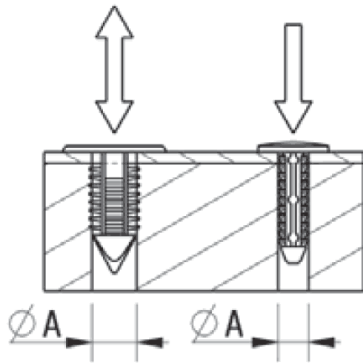

RBF - Barbed Fasteners

Details:

- **Material: Nylon 6.6**
- **Color: Black or natural - see table**

Symbol	Mounting hole diameter ØA	ØC	Panel thickness range	Head height	B	Typ/Type	Standard pack	Material	Color
	[mm]						[mm]		
O-BAFA-070-159-189-NAT	7	15.9	2.4 - 11.9	-	18.9	1	100	PA 66	natural