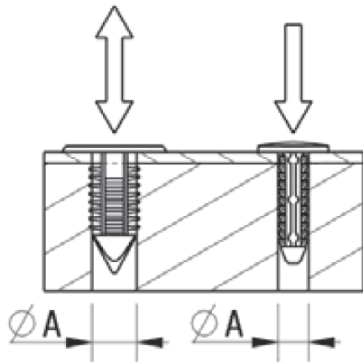

RBF - Barbed Fasteners

Details:

- **Material: Nylon 6.6**
- **Color: Black or natural - see table**

Symbol	Mounting hole diameter ØA	ØC	Panel thickness range	Head height	B	Type	Standard pack	Material	Color
	[mm]	[mm]	[mm]	[mm]	[mm]		[szt./pcs]		
O-BAFA-070-152-333-NAT	7	15.2	2.5 - 22.0	-	33.3	1	100	PA 66	natural