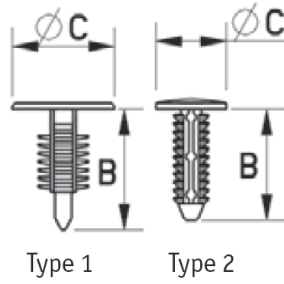

RBF - Barbed Fasteners

Details:

- **Material: Nylon 6.6**
- **Color: Black or natural - see table**

Symbol	Mounting hole diameter ØA	ØC	Panel thickness range	Head height	B	Type	Standard pack	Material	Color
	[mm]	[mm]	[mm]	[mm]	[mm]		[szt./pcs]		
O-BAFA-070-152-333-NAT	7	15.2	2.5 - 22.0	-	33.3	1	100	PA 66	natural