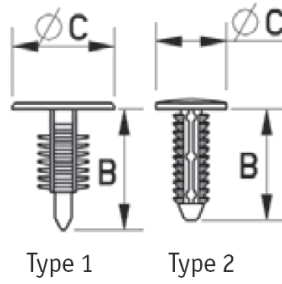

RBF - Barbed Fasteners

Details:

- **Material: Nylon 6.6**
- **Color: Black or natural - see table**

Symbol	Mounting hole diameter ØA	ØC	Panel thickness range	Head height	B	Type	Standard pack	Material	Color
	[mm]	[mm]	[mm]	[mm]	[mm]		[szt./pcs]		
O-BAFA-060-254-366-NAT	6	25.4	1.7 - 31.8	-	36.6	1	100	PA 66	natural