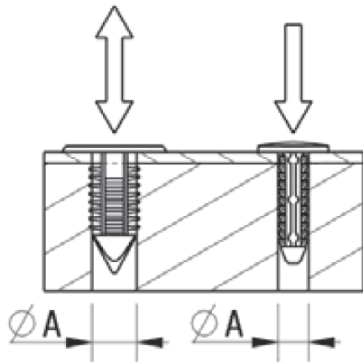

RBF - Barbed Fasteners

Details:

- **Material: Nylon 6.6**
- **Color: Black or natural - see table**

Symbol	Mounting hole diameter ØA	ØC	Panel thickness range	Head height	B	Type	Standard pack	Material	Color
	[mm]	[mm]	[mm]	[mm]	[mm]		[szt./pcs]		
O-BAFA-060-254-366-NAT	6	25.4	1.7 - 31.8	-	36.6	1	100	PA 66	natural