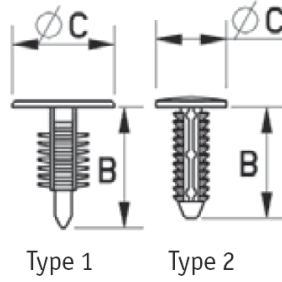

RBF - Barbed Fasteners

Details:

- **Material: Nylon 6.6**
- **Color: Black or natural - see table**

Symbol	Mounting hole diameter ØA	ØC	Panel thickness range	Head height	B	Type	Standard pack	Material	Color
	[mm]	[mm]	[mm]	[mm]	[mm]		[szt./pcs]		
O-BAFA-060-178-204-NAT	6	17.8	2.5 - 12.0	-	20.4	2	100	PA 66	natural