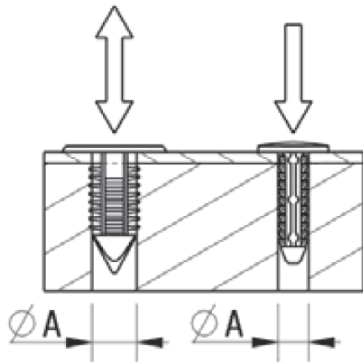

RBF - Barbed Fasteners

Details:

- **Material: Nylon 6.6**
- **Color: Black or natural - see table**

Symbol	Mounting hole diameter ØA	ØC	Panel thickness range	Head height	B	Type	Standard pack	Material	Color
	[mm]	[mm]	[mm]	[mm]	[mm]		[szt./pcs]		
O-BAFA-060-178-204-NAT	6	17.8	2.5 - 12.0	-	20.4	2	100	PA 66	natural