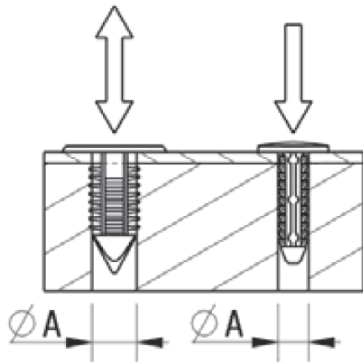

RBF - Barbed Fasteners

Details:

- **Material: Nylon 6.6**
- **Color: Black or natural - see table**

Symbol	Mounting hole diameter ØA	ØC	Panel thickness range	Head height	B	Type	Standard pack	Material	Color
	[mm]	[mm]	[mm]	[mm]	[mm]		[szt./pcs]		
O-BAFA-060-178-155-NAT	6	17.8	2.3 - 8.9	-	15.5	2	100	PA 66	natural