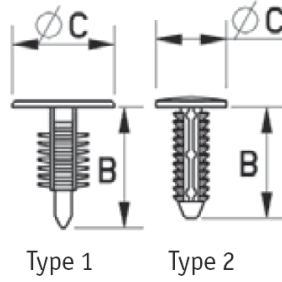

RBF - Barbed Fasteners

Details:

- **Material: Nylon 6.6**
- **Color: Black or natural - see table**

Symbol	Mounting hole diameter ØA	ØC	Panel thickness range	Head height	B	Type	Standard pack	Material	Color
	[mm]	[mm]	[mm]	[mm]	[mm]		[szt./pcs]		
O-BAFA-060-178-155-NAT	6	17.8	2.3 - 8.9	-	15.5	2	100	PA 66	natural